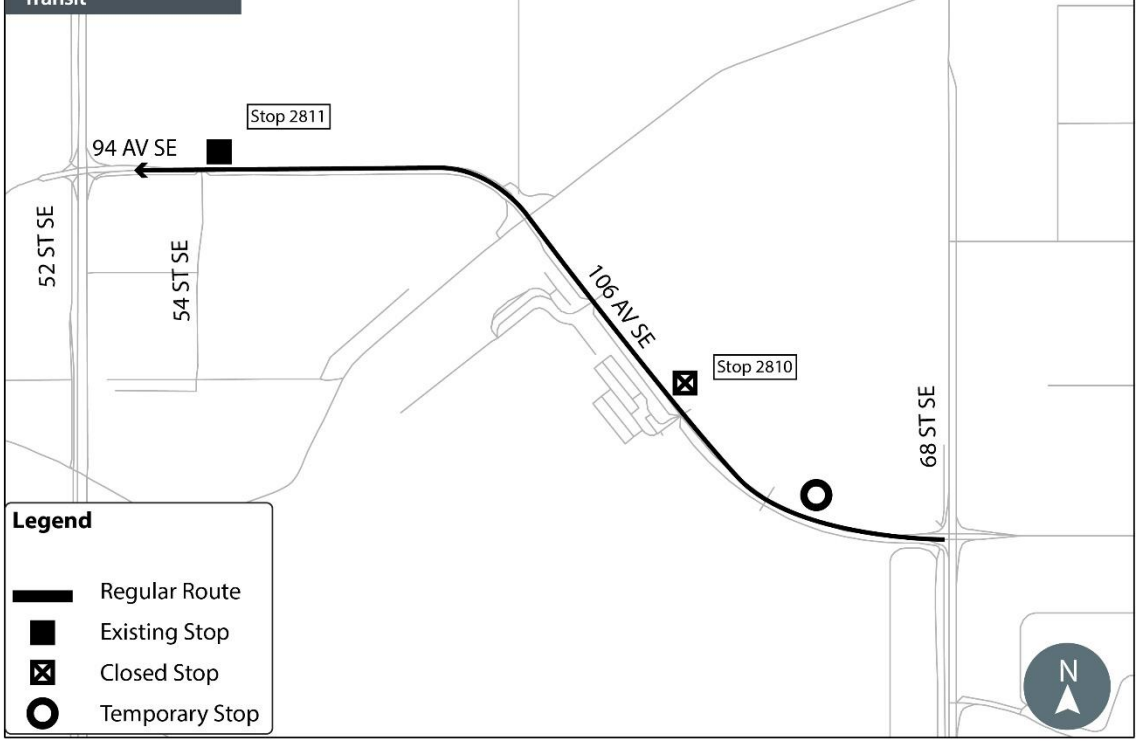

# ROUTE 149 To Heritage

### Legend

-  Regular Route
-  Existing Stop
-  Closed Stop
-  Temporary Stop