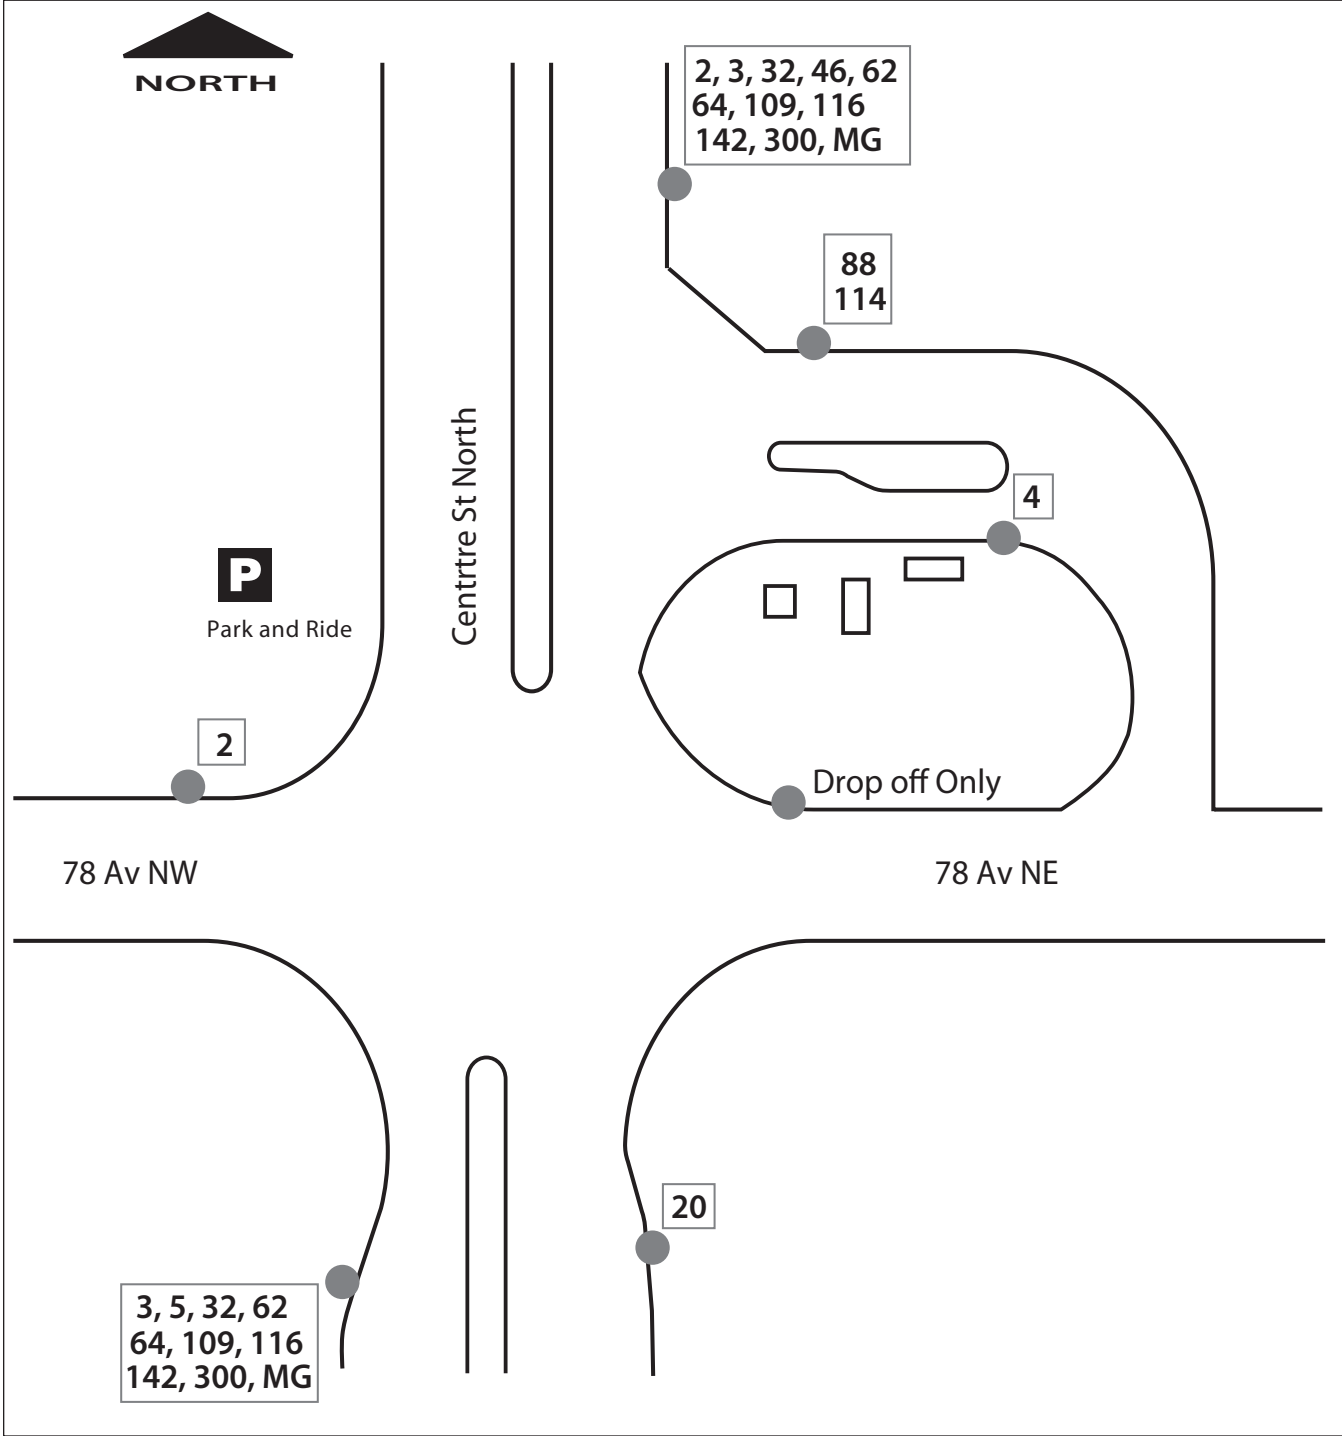

# 78 Avenue Terminal

- |    |                                     |     |                         |     |                           |
|----|-------------------------------------|-----|-------------------------|-----|---------------------------|
| 2  | - Mt Pleasant/Killarney/<br>17 Ave. | 32  | - Huntington/Sunridge   | 114 | - Panorama                |
| 3  | - Elbow Dr/Sandstone                | 46  | - Beddington            | 116 | - Coventry Hills Express  |
| 4  | - Huntington                        | 62  | - Hidden Valley Express | 142 | - Panorama Express        |
| 5  | - North Haven                       | 64  | - MacEwan Express       | 300 | - BRT Airport/City Centre |
| 20 | - Heritage/Northmount               | 88  | - Harvest Hills         | MG  | - North Pointe/Downtown   |
|    |                                     | 109 | - Harvest Hills Express |     |                           |