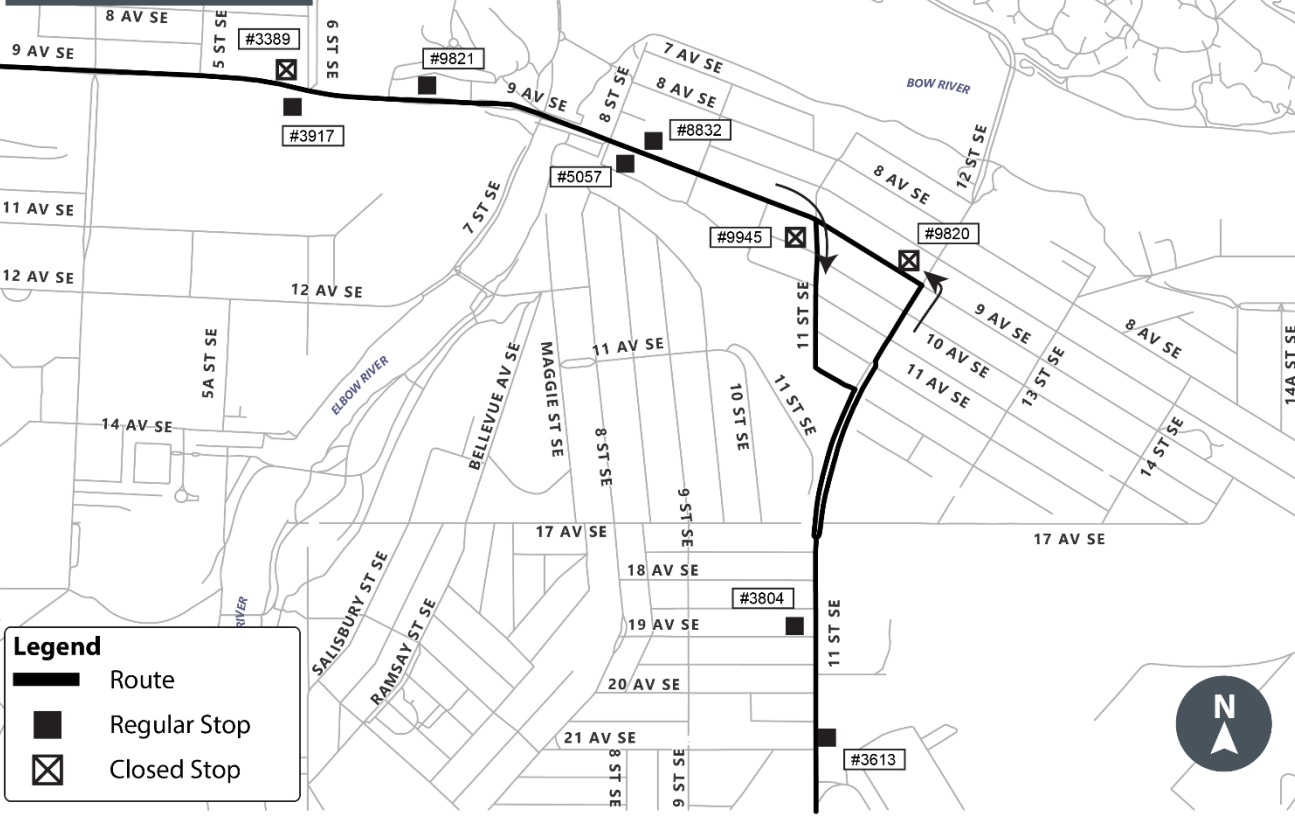

# Route 302 Stop Optimization

**Legend**

- Route
- Regular Stop
- Closed Stop