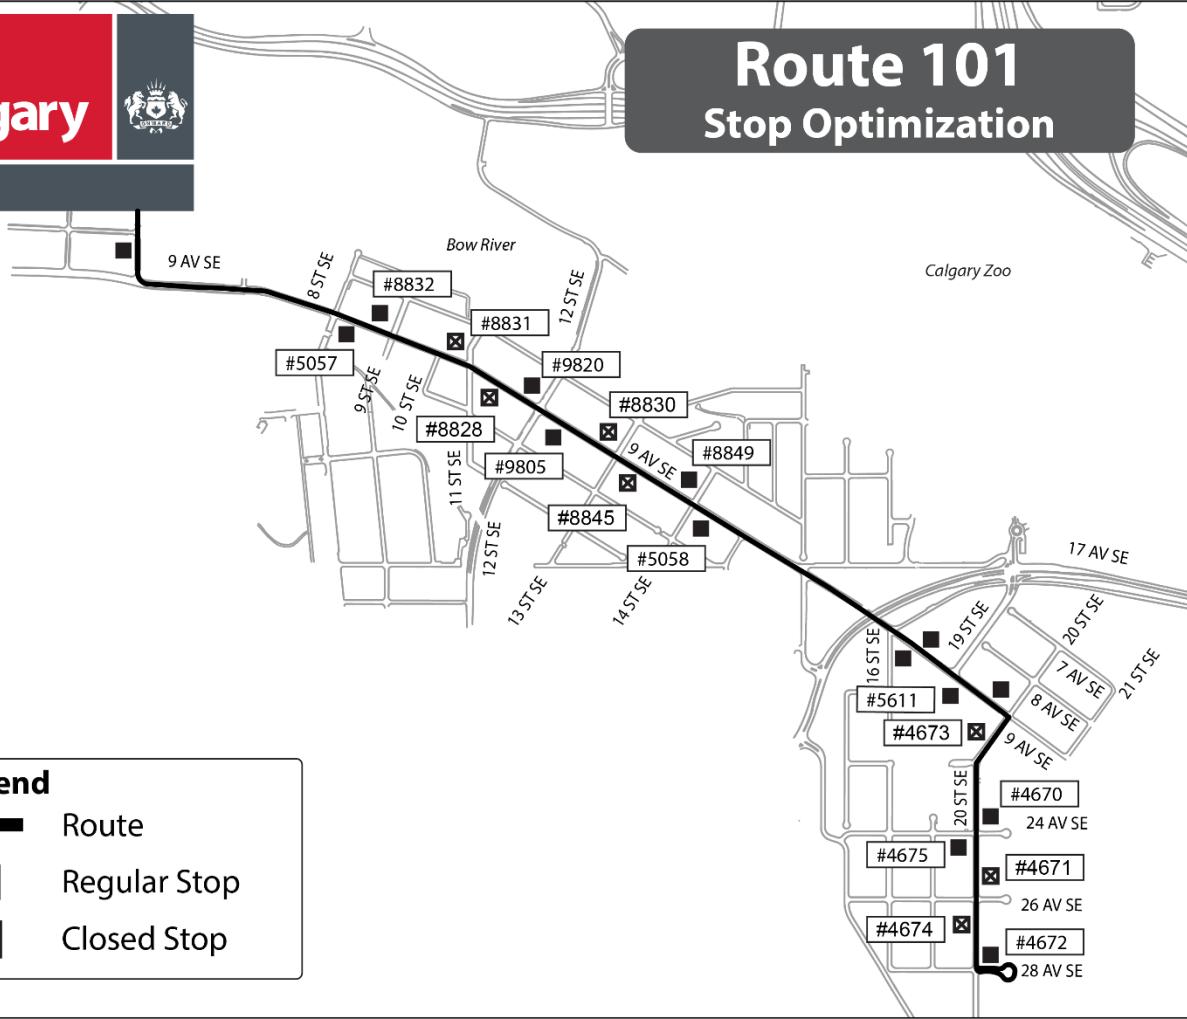

Calgary

Transit

Route 101 Stop Optimization

Legend

-  Route
-  Regular Stop
-  Closed Stop