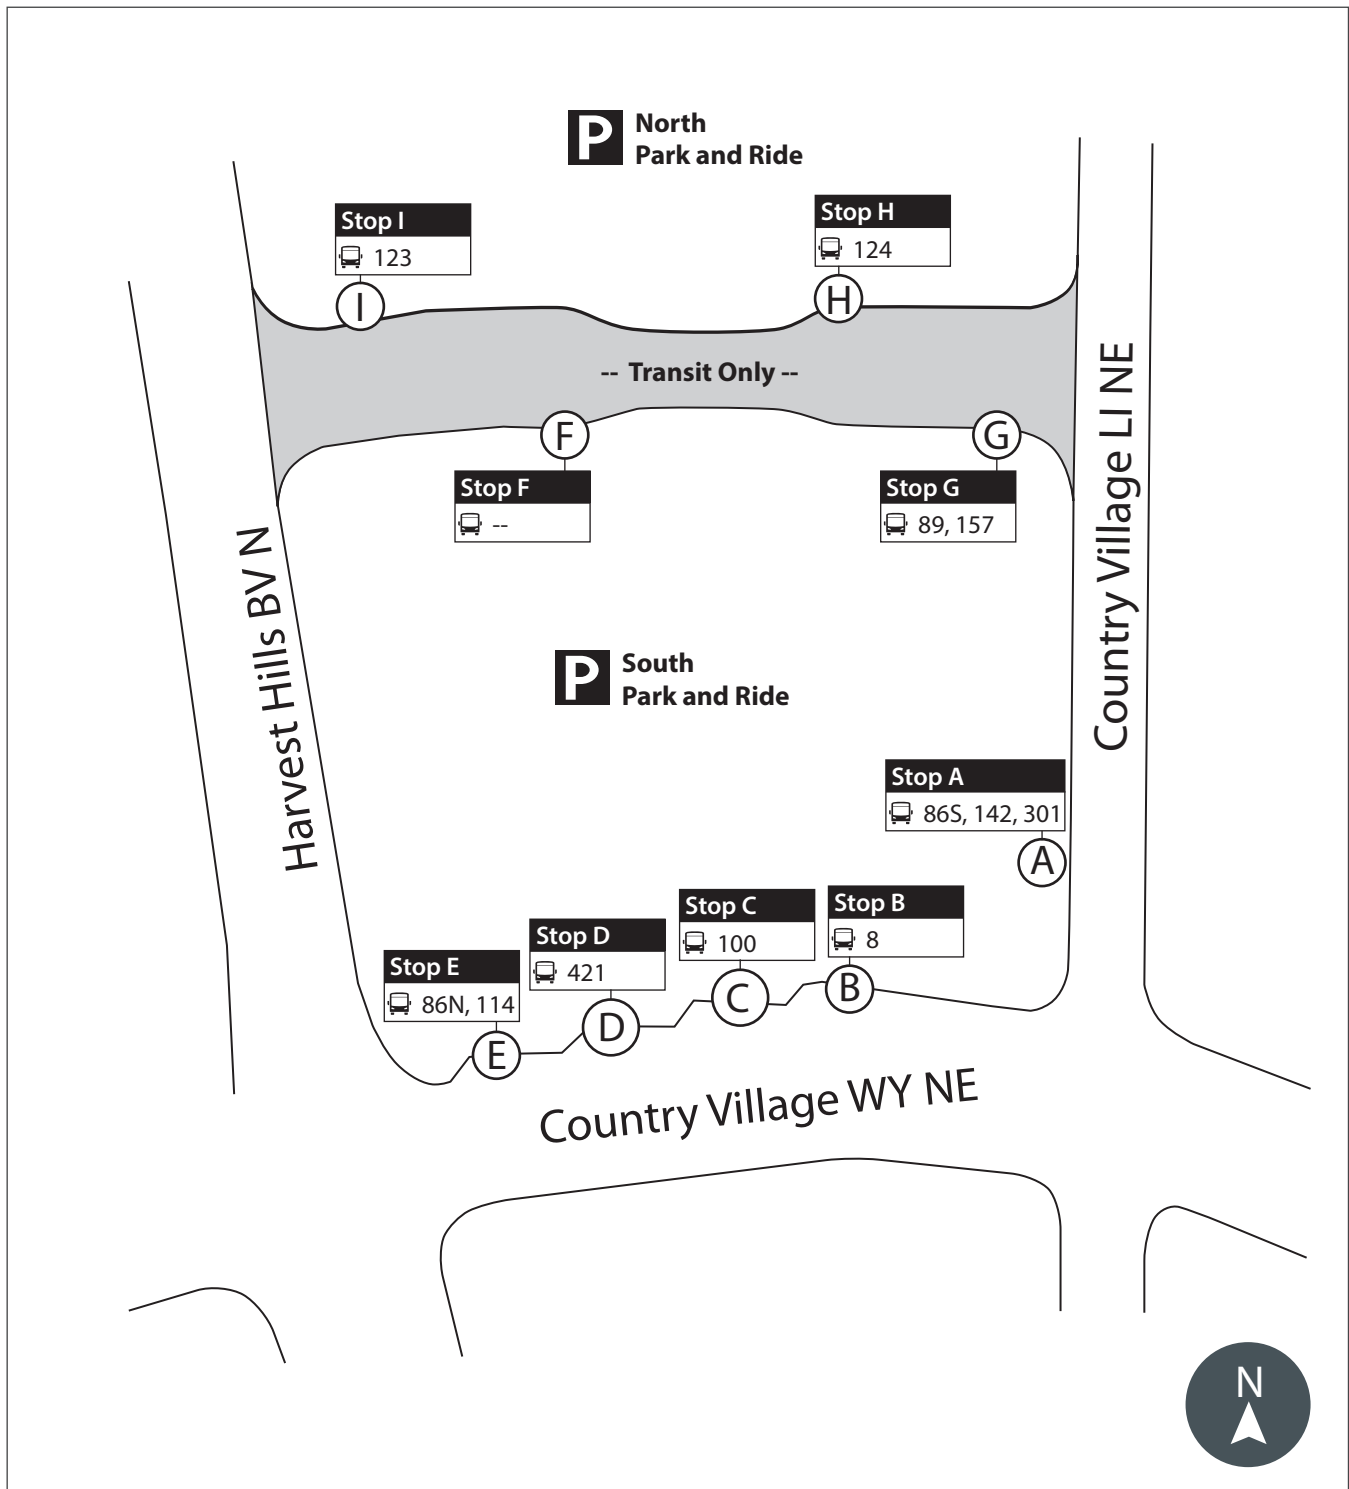

# North Pointe Terminal

- |                            |                      |                            |
|----------------------------|----------------------|----------------------------|
| 301 BRT North              | 100 Airport          | 157 West Stoney Industrial |
| 8 Foothills Medical Centre | 114 Panorama         | 421 Panatella              |
| 86 N North Coventry Hills  | 123 Sage Hill        |                            |
| 86 S South Coventry Hills  | 124 Evanston         |                            |
| 89 Lions Park              | 142 Panorama Express |                            |