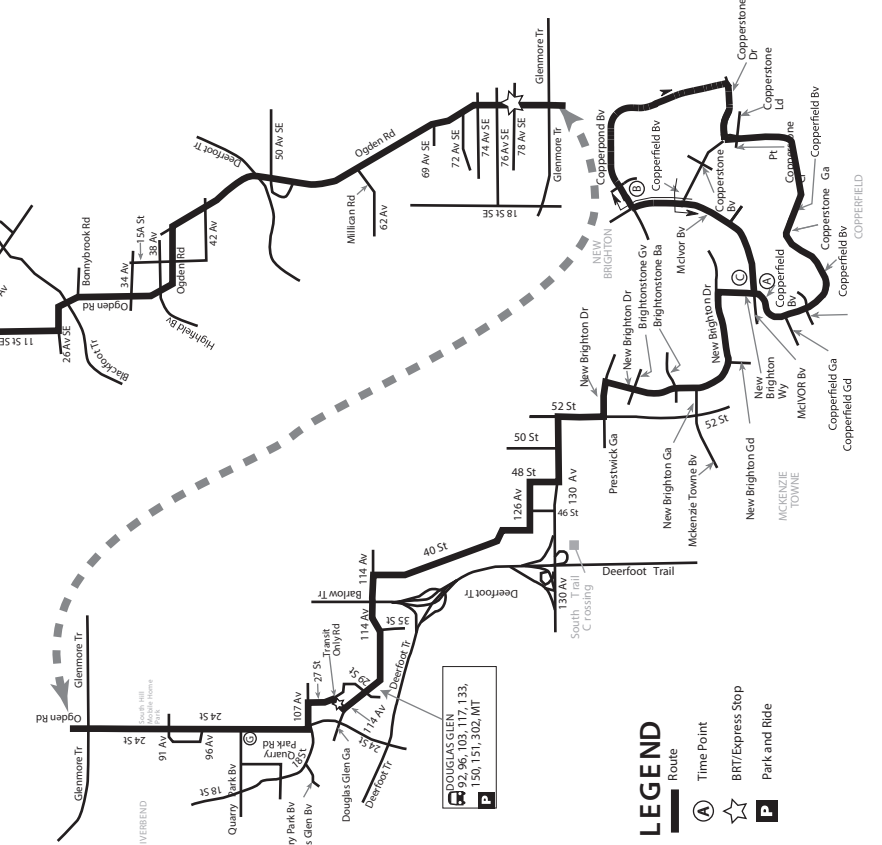

LEGEND

- Route
- Time Point
- BRT/Express Stop
- Park and Ride

New Brighton Express Route 151