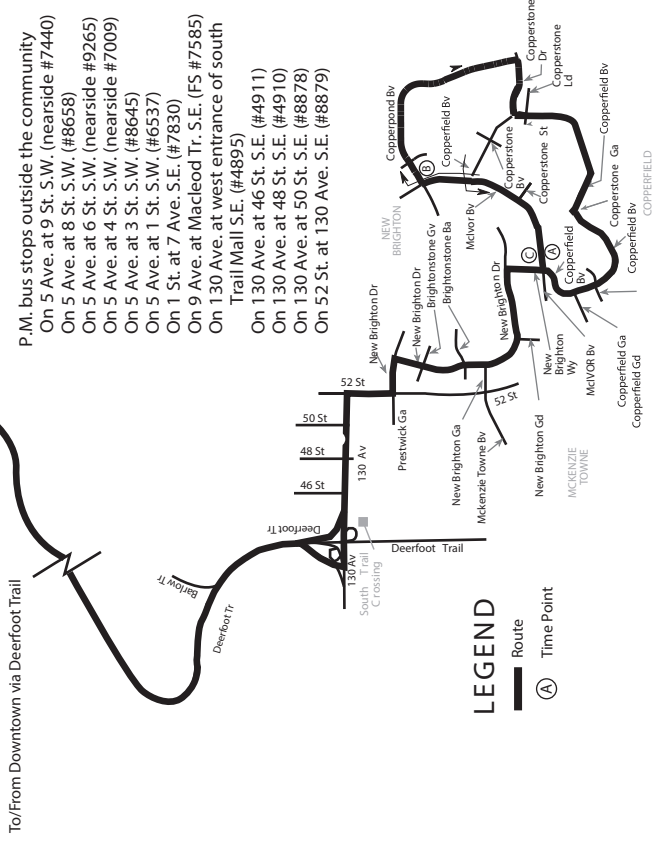

Route 151 via Deerfoot Trail

To/From Downtown via Deerfoot Trail