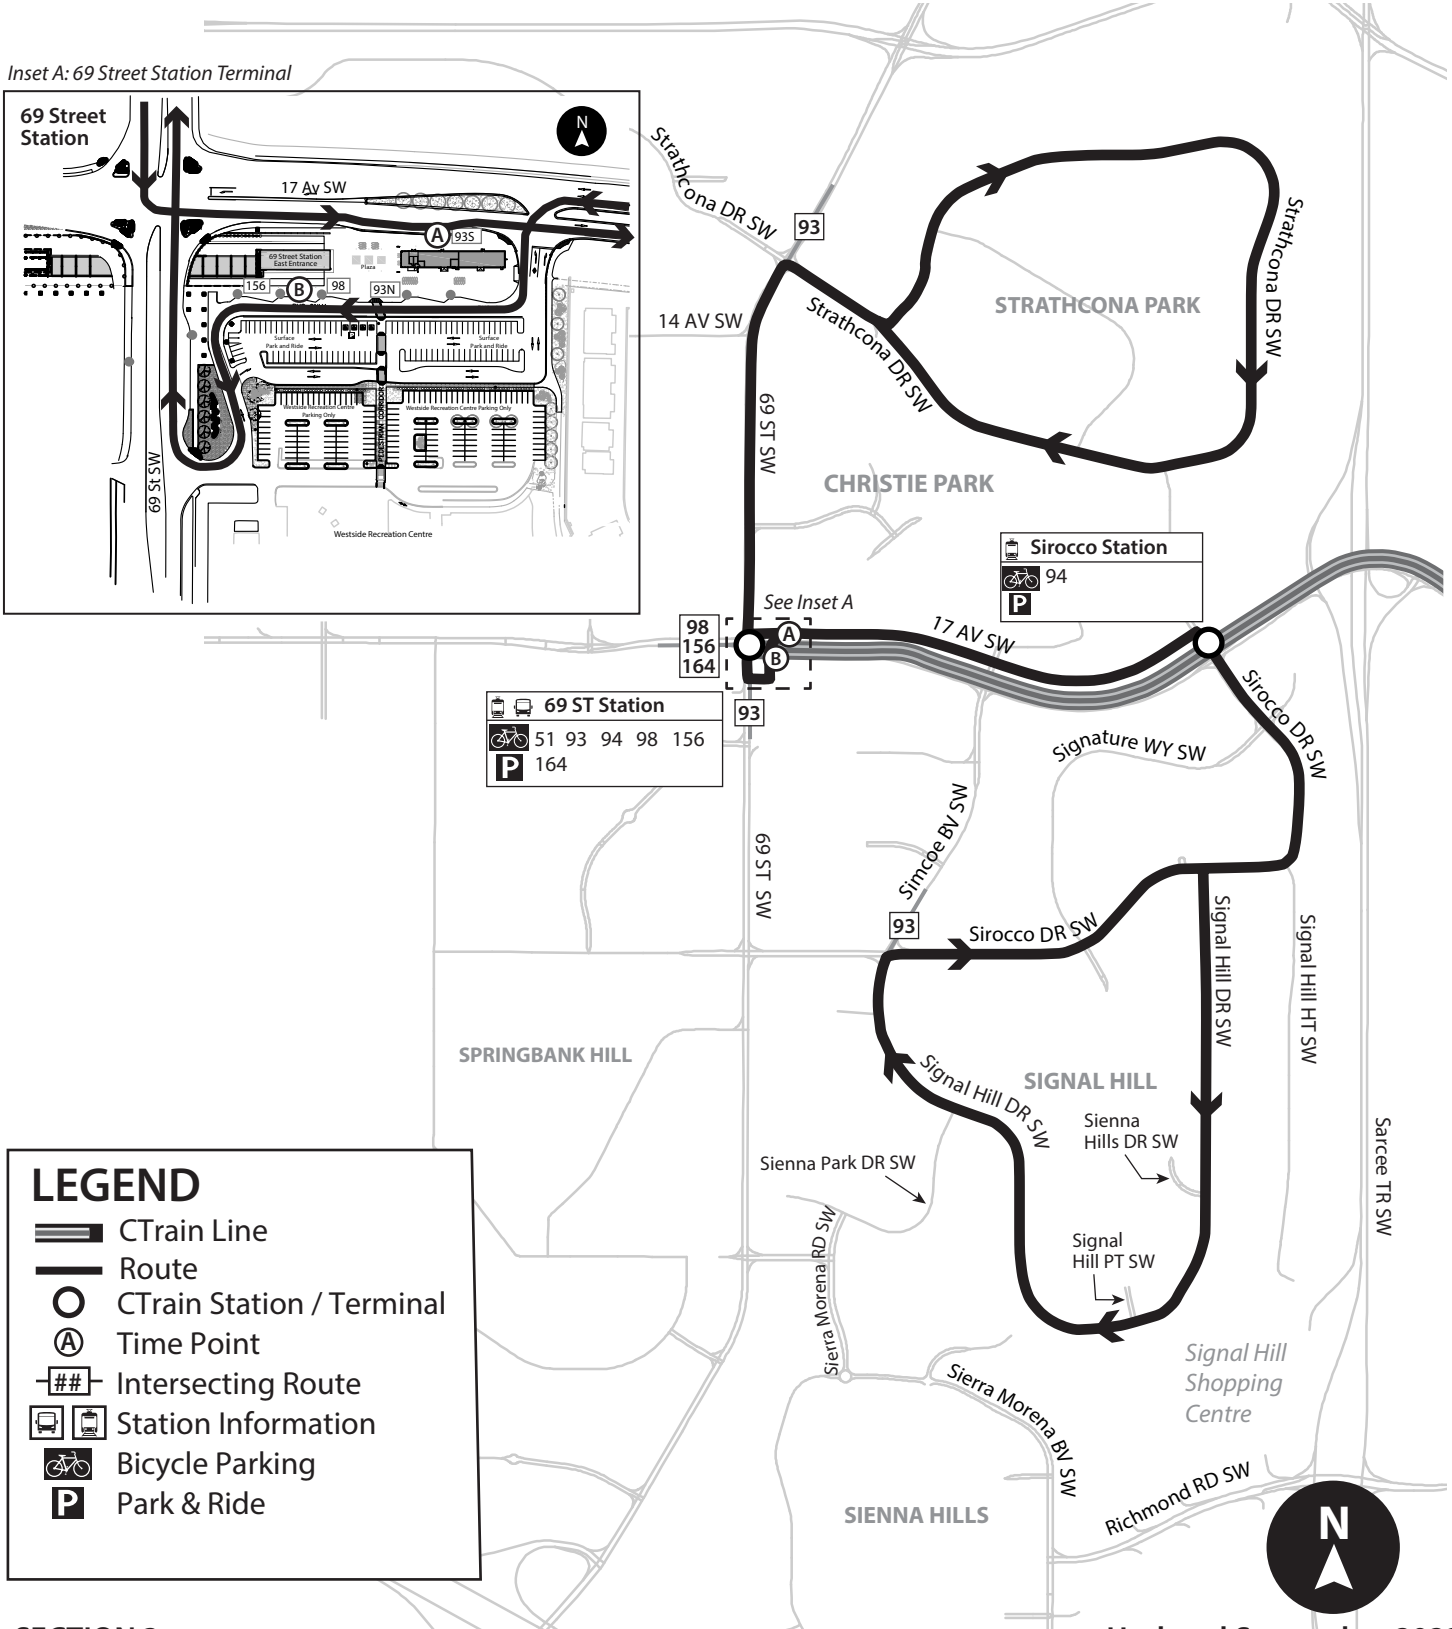

94 - Strathcona/Signal Hill

Inset A: 69 Street Station Terminal

LEGEND

- CTrain Line
- Route
- CTrain Station / Terminal
- Time Point
- Intersecting Route
- Station Information
- Bicycle Parking
- Park & Ride