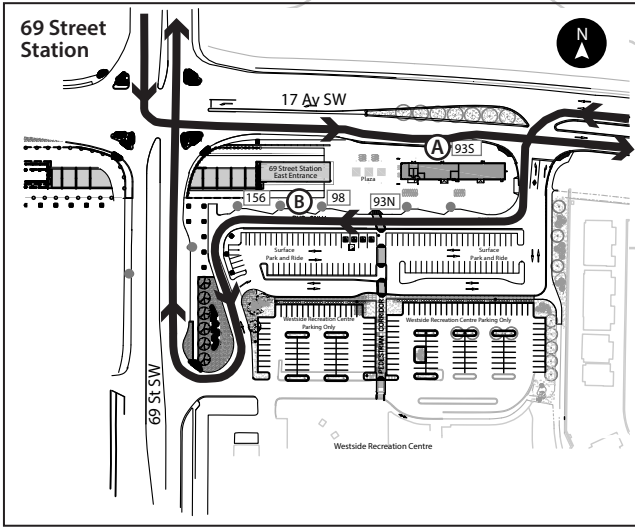

94 - Strathcona/Signal Hill

Inset A: 69 Street Station Terminal

LEGEND

- CTrain Line
- Route
- CTrain Station / Terminal
- Time Point
- Intersecting Route
- Station Information
- Bicycle Parking
- Park & Ride