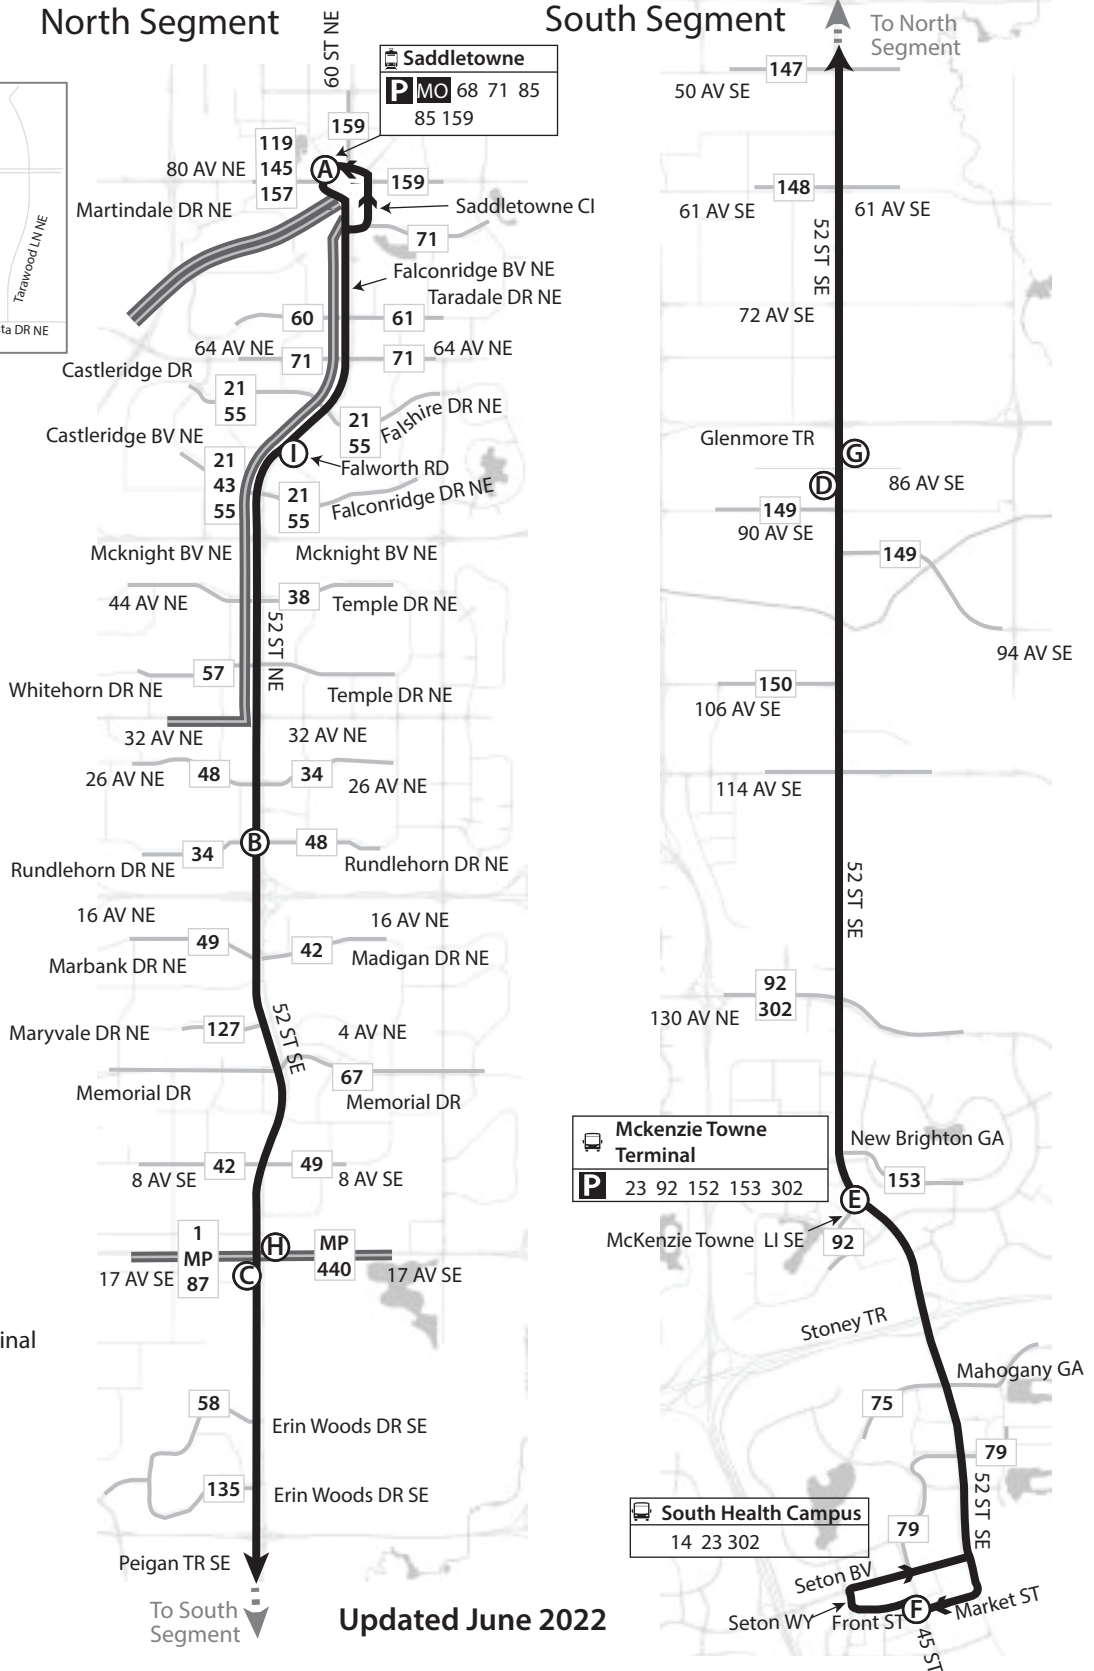

23 - 52 ST E

North Segment

South Segment

LEGEND

- Route
- CTrain Station / Terminal
- Time Point
- Intersecting Route
- Station Information
- Park & Ride