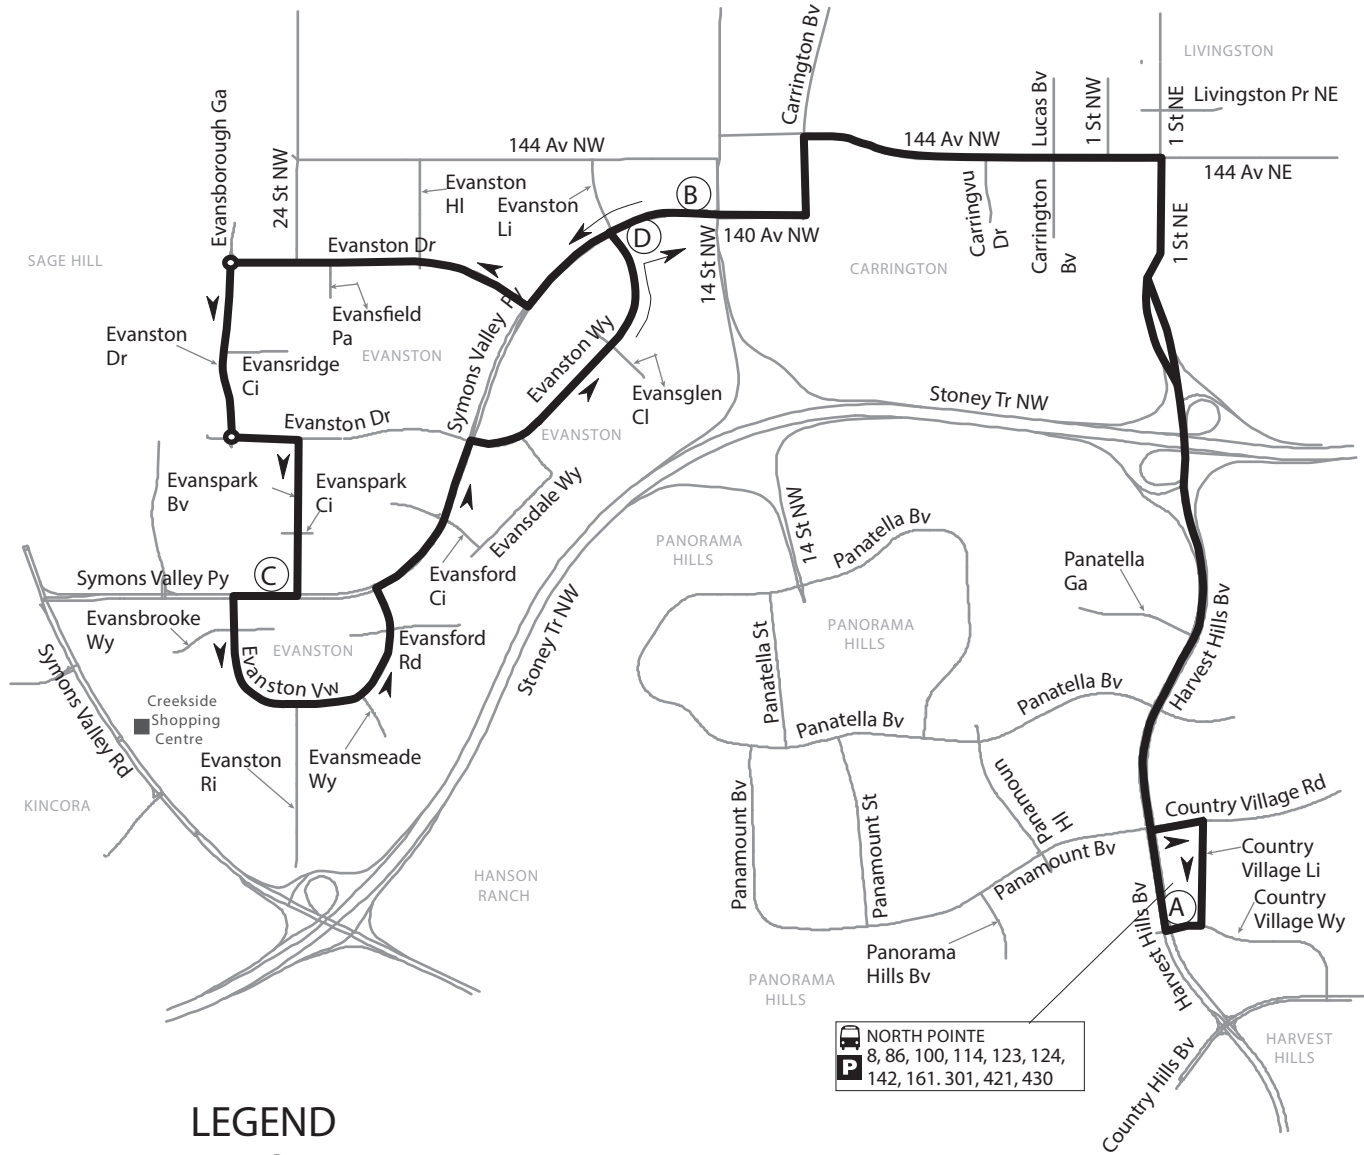

Evanston Route 124

- LEGEND**
- Route
 - Bus Terminal
 - Time Point
 - Intersecting Route
 - Park and Ride

NORTH POINTE
8, 86, 100, 114, 123, 124,
142, 161, 301, 421, 430