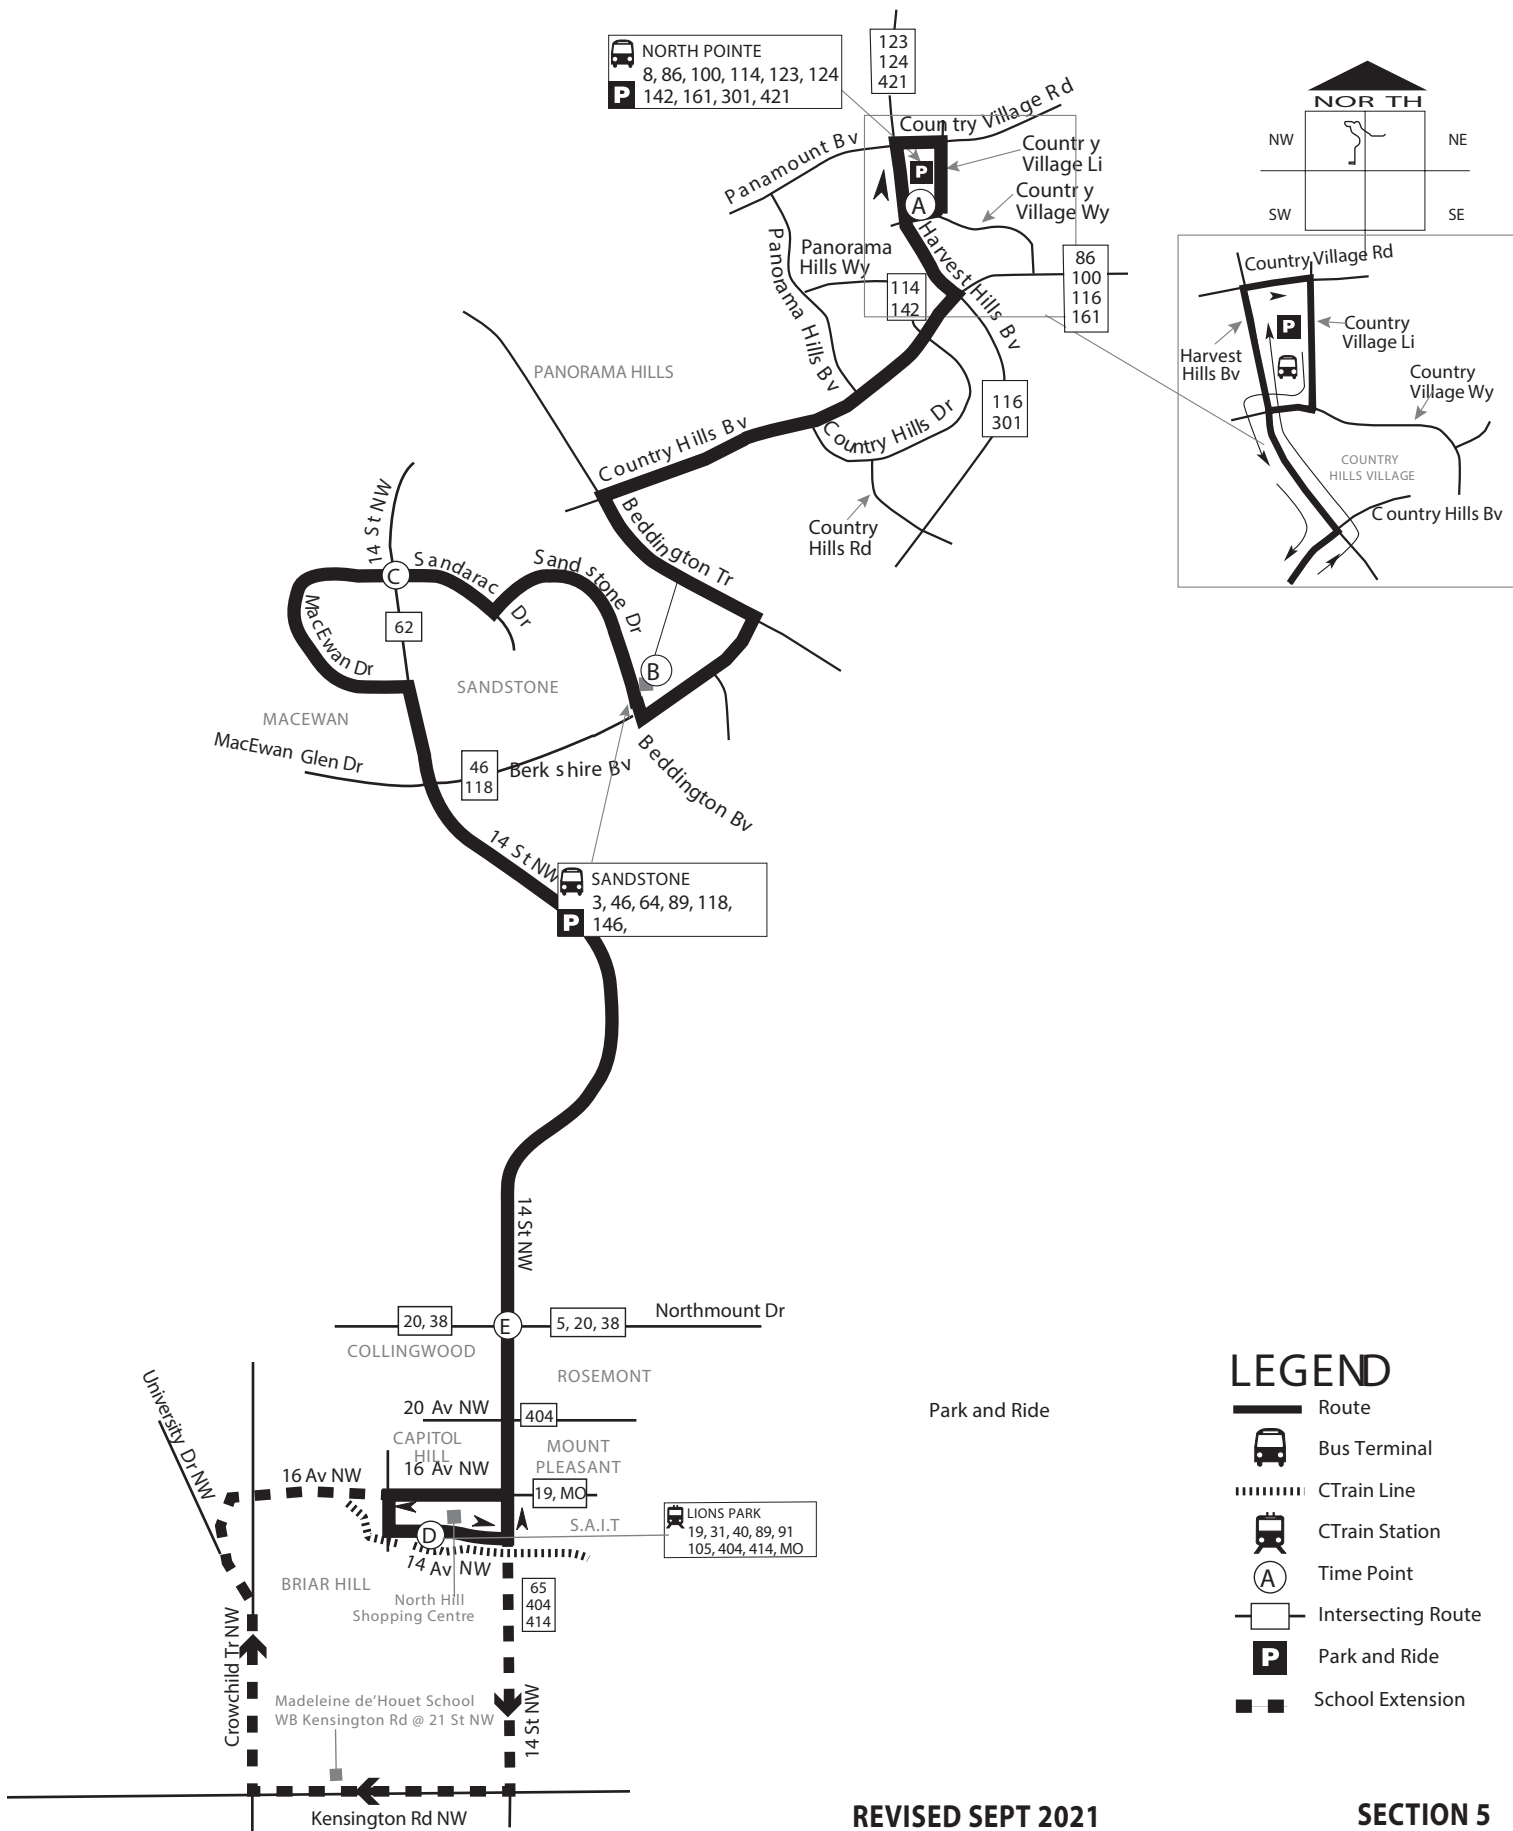

Lions Park Route 89

LEGEND

- Route
- Bus Terminal
- CTrain Line
- CTrain Station
- Time Point
- Intersecting Route
- Park and Ride
- School Extension

Park and Ride