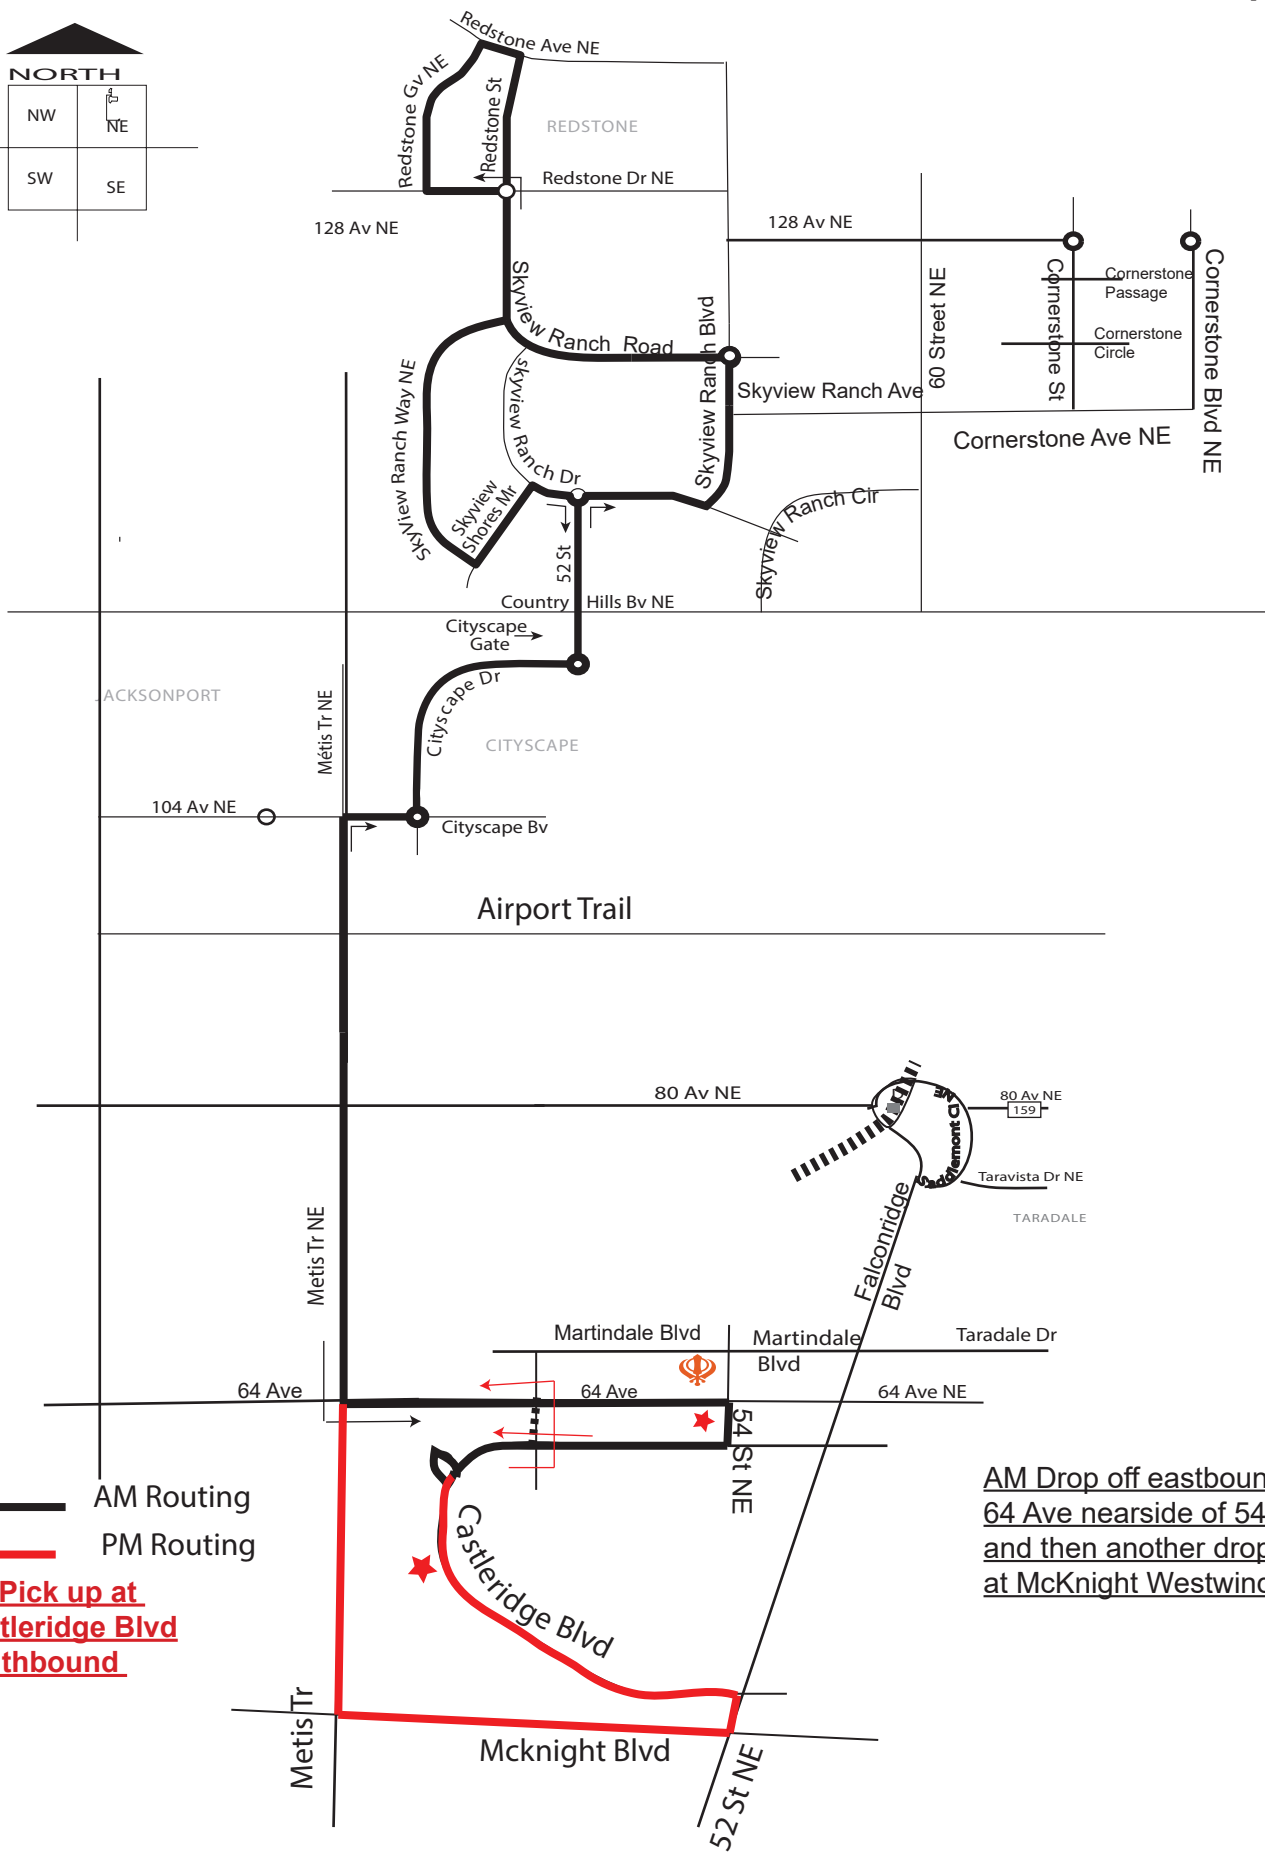

Route 545 Skyview Ranch/Dashmesh Culture Centre

Charter Service NO Fare Required

— AM Routing
— PM Routing
**PM Pick up at
 Castleridge Blvd
 Southbound**

AM Drop off eastbound
 64 Ave nearside of 54 St NE
 and then another drop off
 at McKnight Westwinds LRT