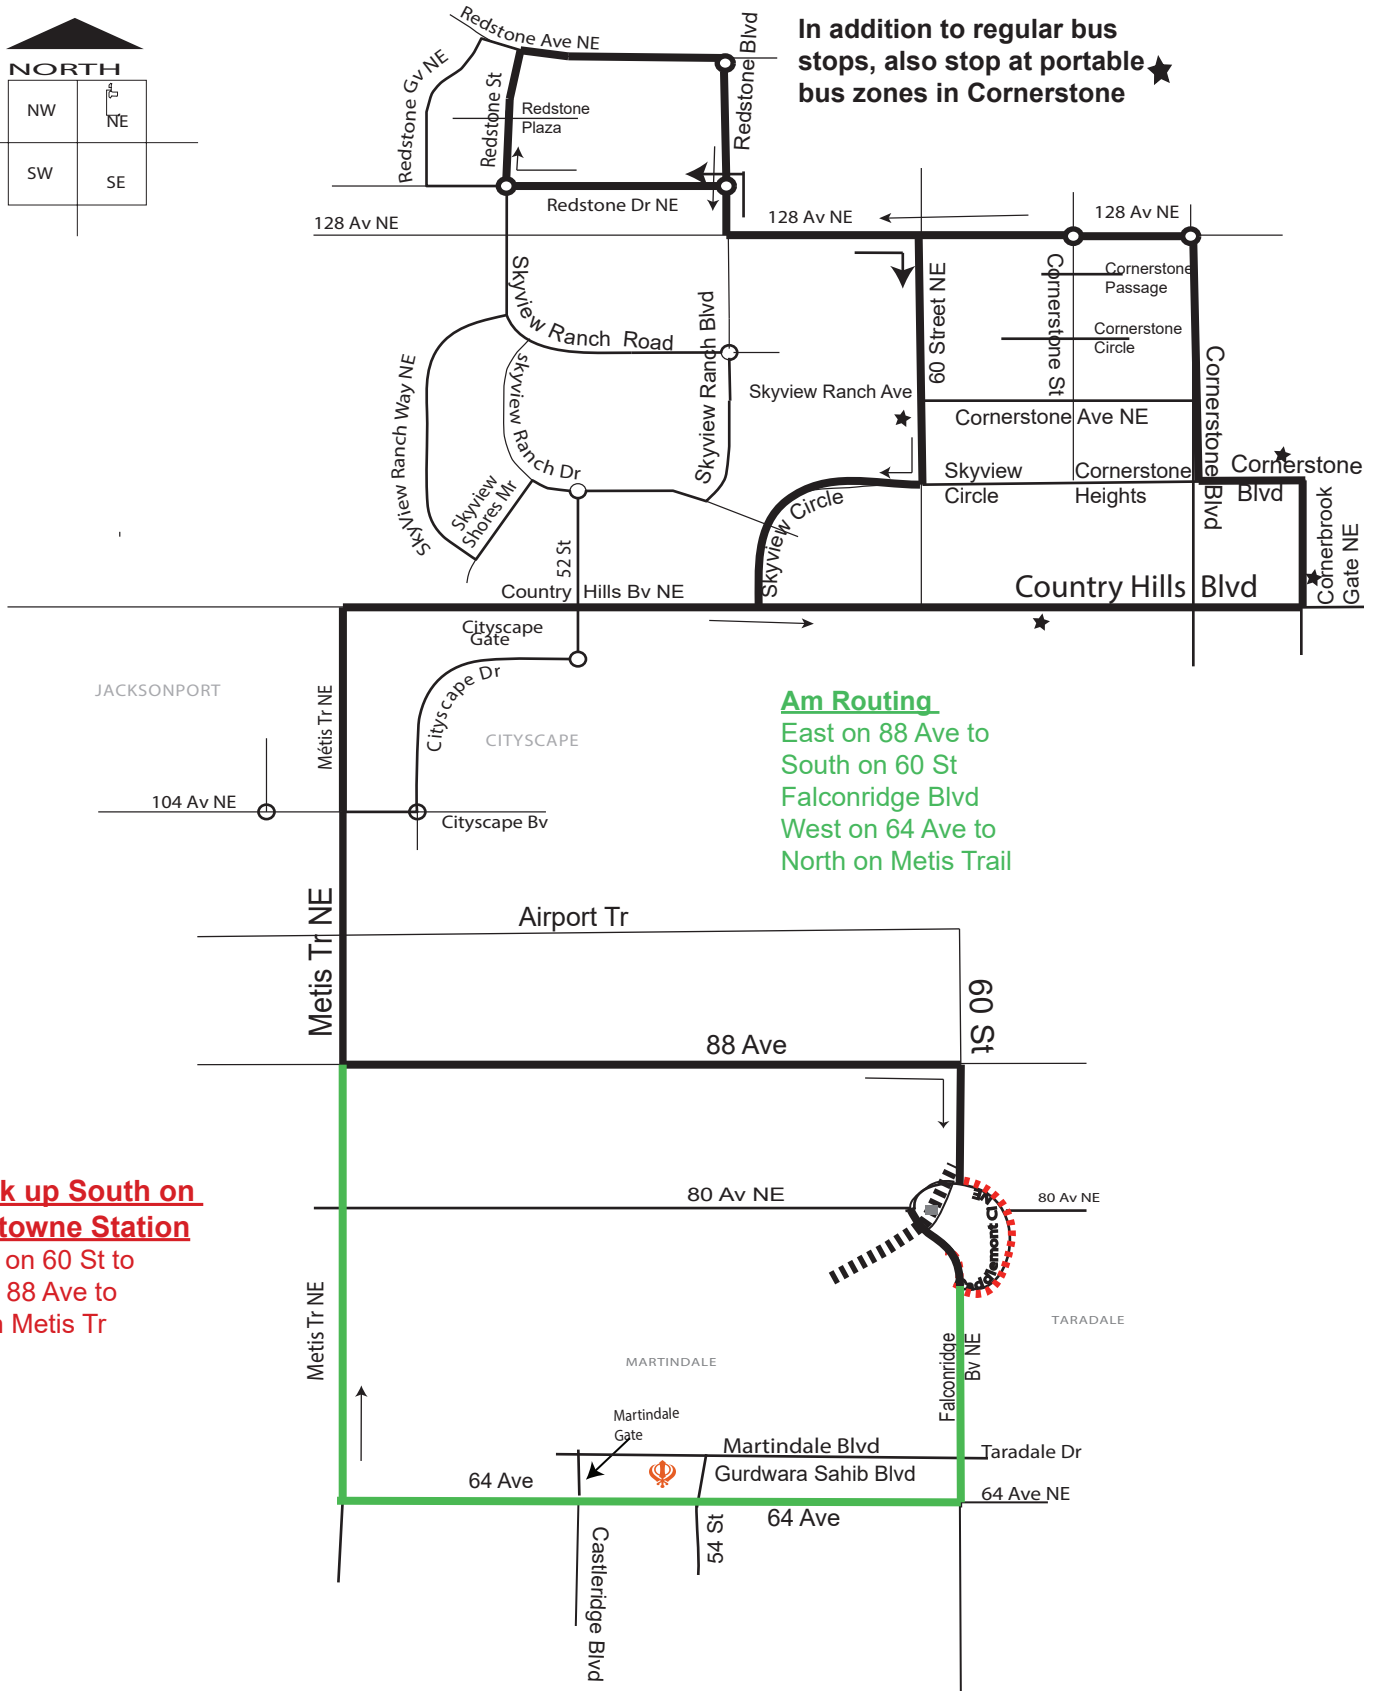

Route 528 Cornerstone/Dashmesh Culture Centre

In addition to regular bus stops, also stop at portable bus zones in Cornerstone

Am Routing
 East on 88 Ave to
 South on 60 St
 Falconridge Blvd
 West on 64 Ave to
 North on Metis Trail

Pm Pick up South on Saddletowne Station
 To north on 60 St to
 West on 88 Ave to
 North on Metis Tr