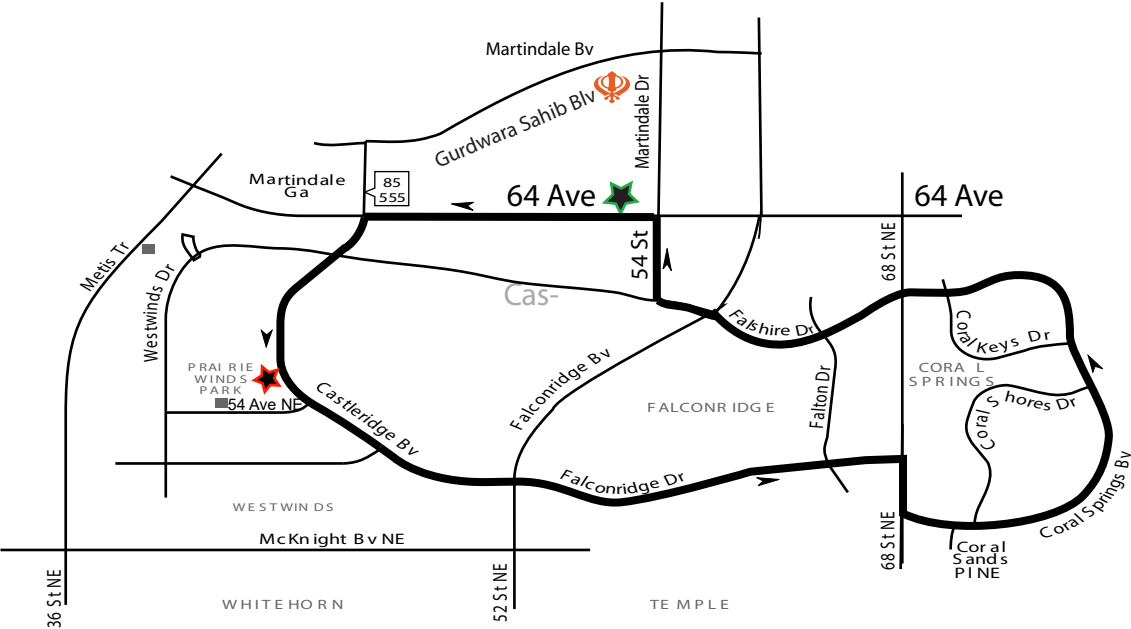

Dashmesh Cuture Centre

Nagar Kirtan Route 521

Charter Service NO Fare Required

PM pick ups will commence from southbound Castleridge Blvd