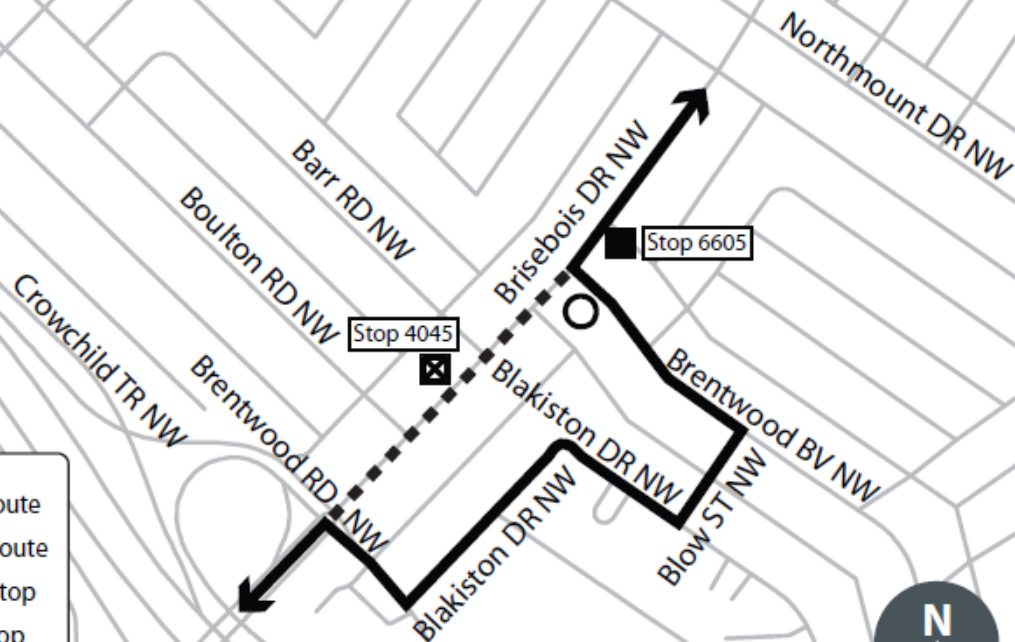

Calgary

Transit

# ROUTES 8, 9 & 82

## Legend

- Detour Route
- Regular Route
- Existing Stop
- Closed Stop
- Detour Stop