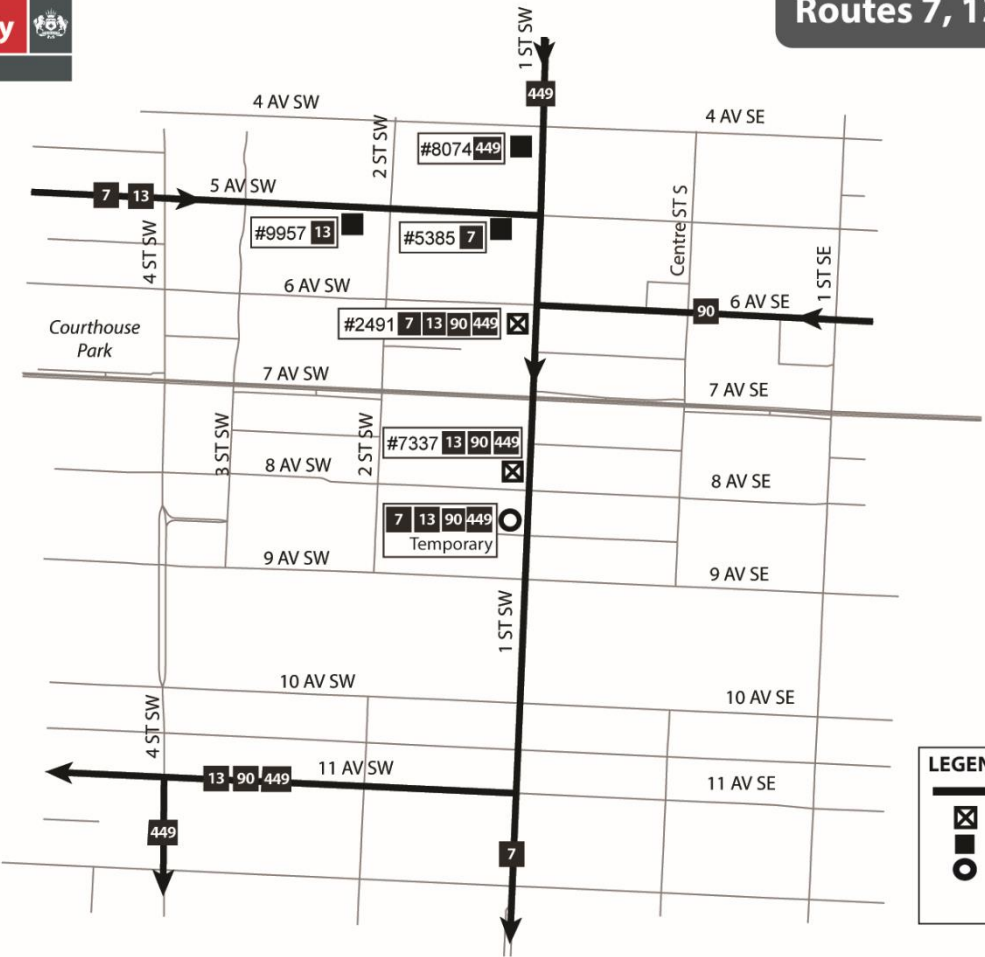

Routes 7, 13, 90 & 449

LEGEND

- Route
- ⊗ Closed Stop
- Regular Stop
- Temporary Stop