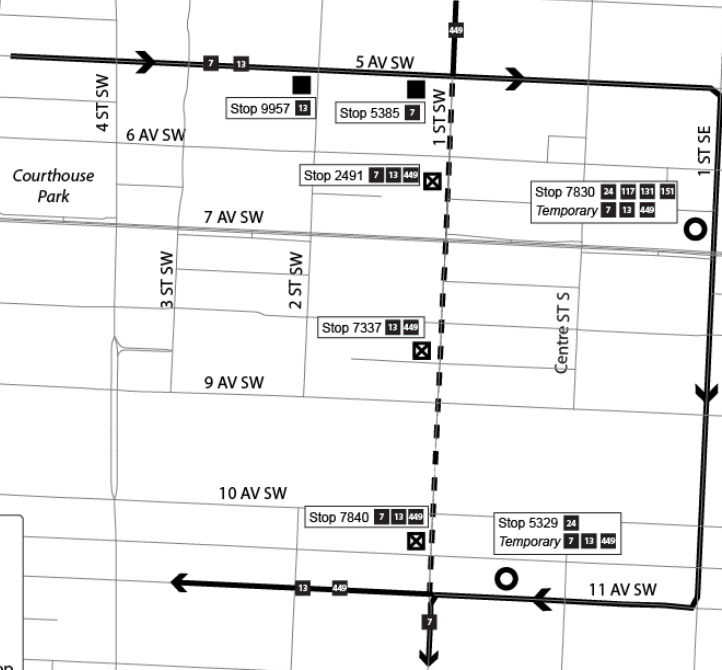

**ROUTES**  
7, 13 & 449

**Legend**

- Detour Route
- Regular Route
- Existing Stop
- Closed Stop
- Temporary Stop

Stop 9957 13

Stop 5385 7

Stop 2491 7 13 449

Stop 7830 24 117 131 151  
Temporary 7 13 449

Stop 7337 13 449

Stop 7840 7 13 449

Stop 5329 24  
Temporary 7 13 449