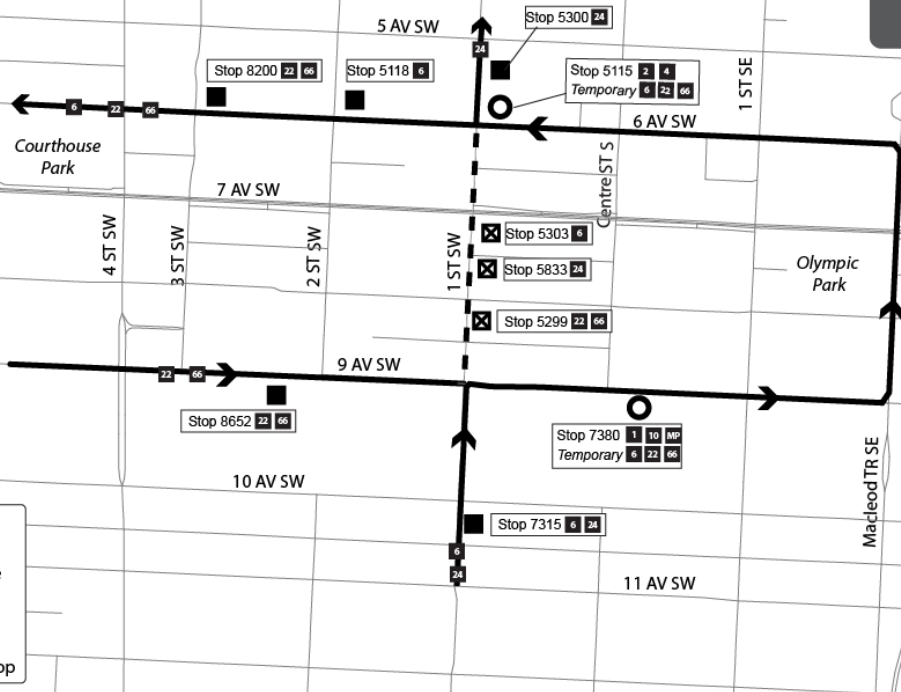

**ROUTES**  
6, 22, 24 & 66

**Legend**

- Detour Route
- Regular Route
- Existing Stop
- Closed Stop
- Temporary Stop