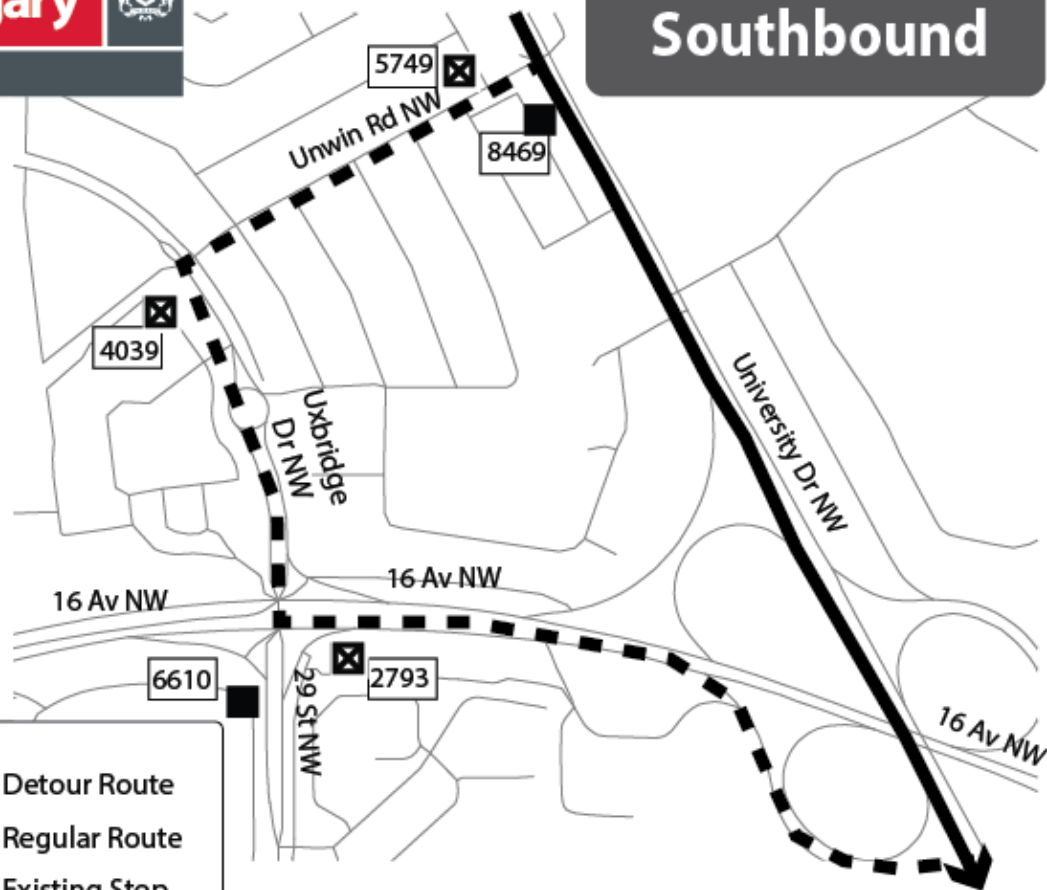

Calgary

Transit

ROUTE 20 Southbound

Legend

- Detour Route
- Regular Route
- Existing Stop
- Closed Stop