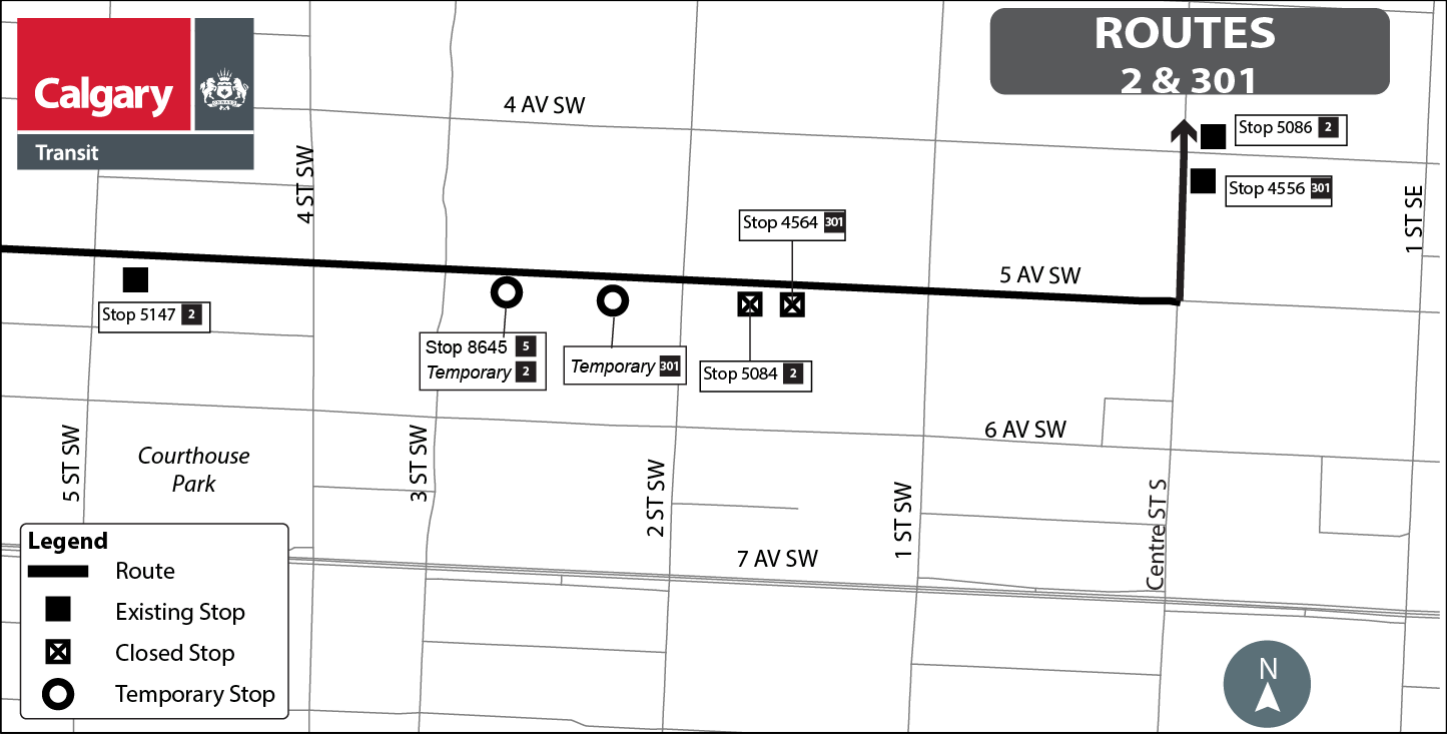

ROUTES 2 & 301

- Legend**
- Route
 - Existing Stop
 - Closed Stop
 - Temporary Stop