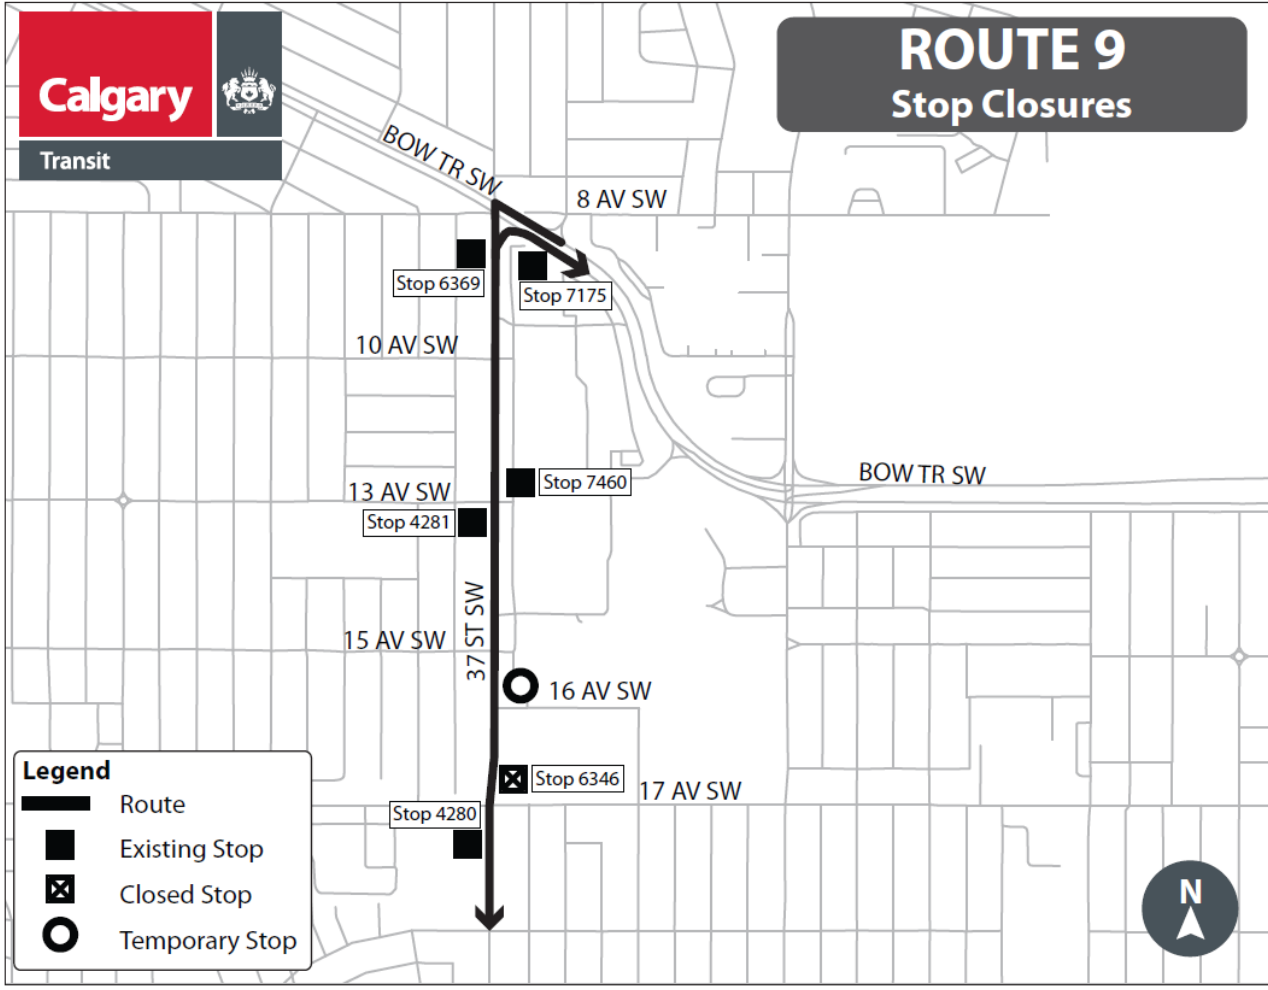

Calgary

Transit

# ROUTE 9 Stop Closures

**Legend**

- Route
- Existing Stop
- Closed Stop
- Temporary Stop