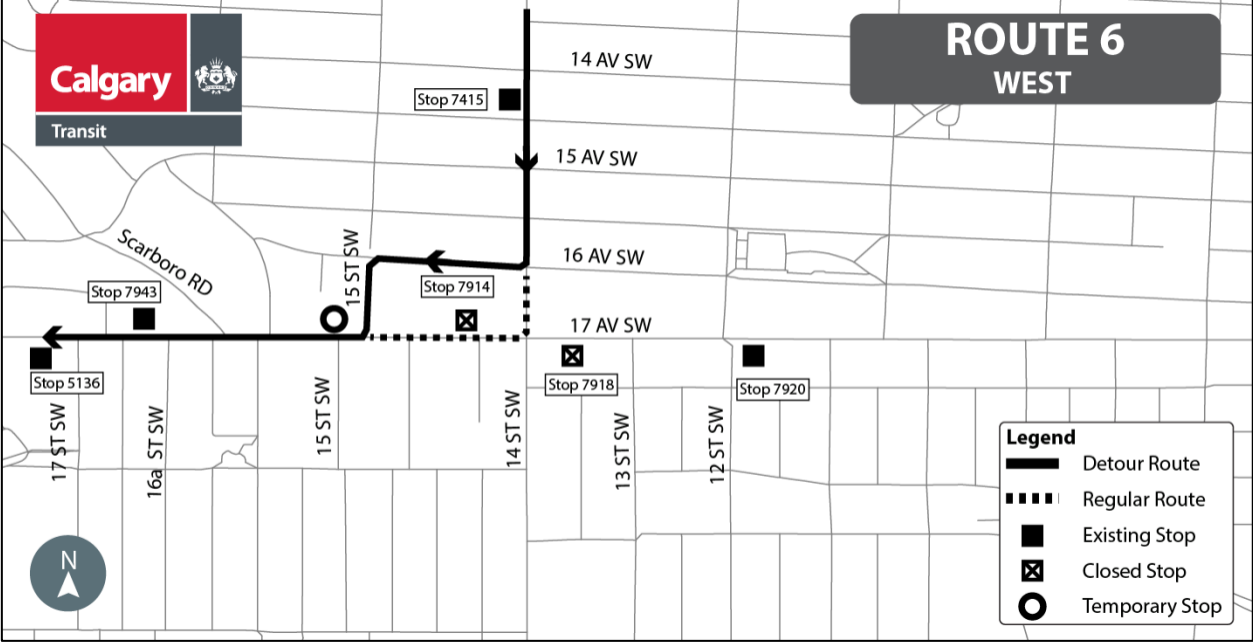

ROUTE 6 WEST

Legend

- Detour Route
- Regular Route
- Existing Stop
- Closed Stop
- Temporary Stop