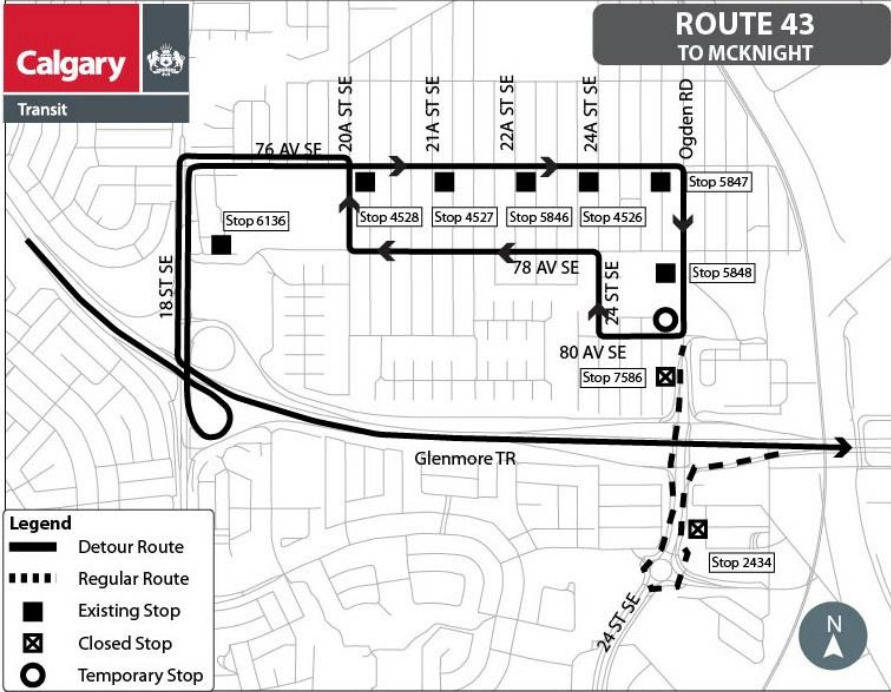

ROUTE 43 TO CHINOOK

ROUTE 43 TO MCKNIGHT

- Legend**
- Detour Route
 - - - Regular Route
 - Existing Stop
 - ⊗ Closed Stop
 - Temporary Stop