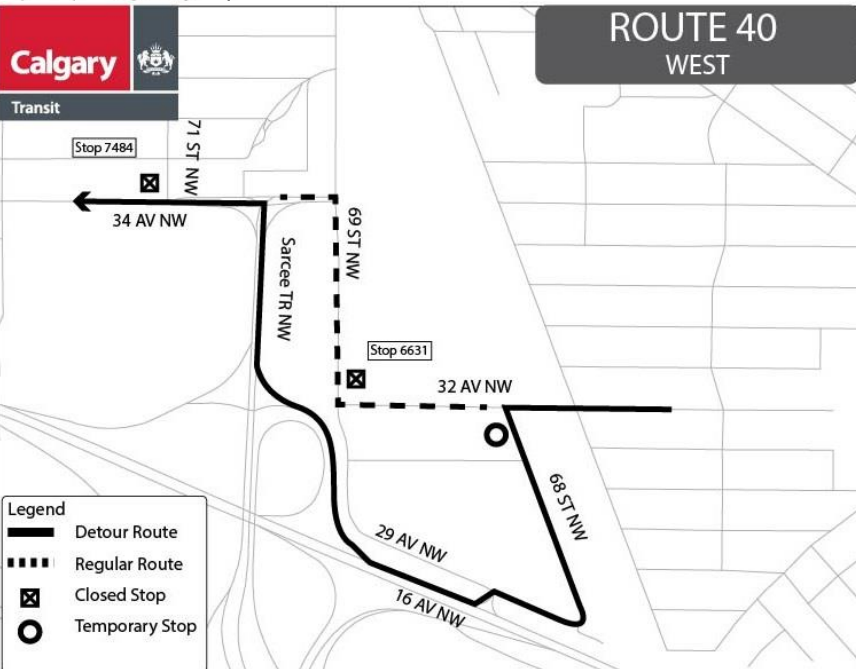

# ROUTE 40 EAST

- Legend**
- Detour Route
  - Regular Route
  - Existing Stop
  - Closed Stop
  - Temporary Stop

# ROUTE 40 WEST

- Legend**
- Detour Route
  - Regular Route
  - Closed Stop
  - Temporary Stop