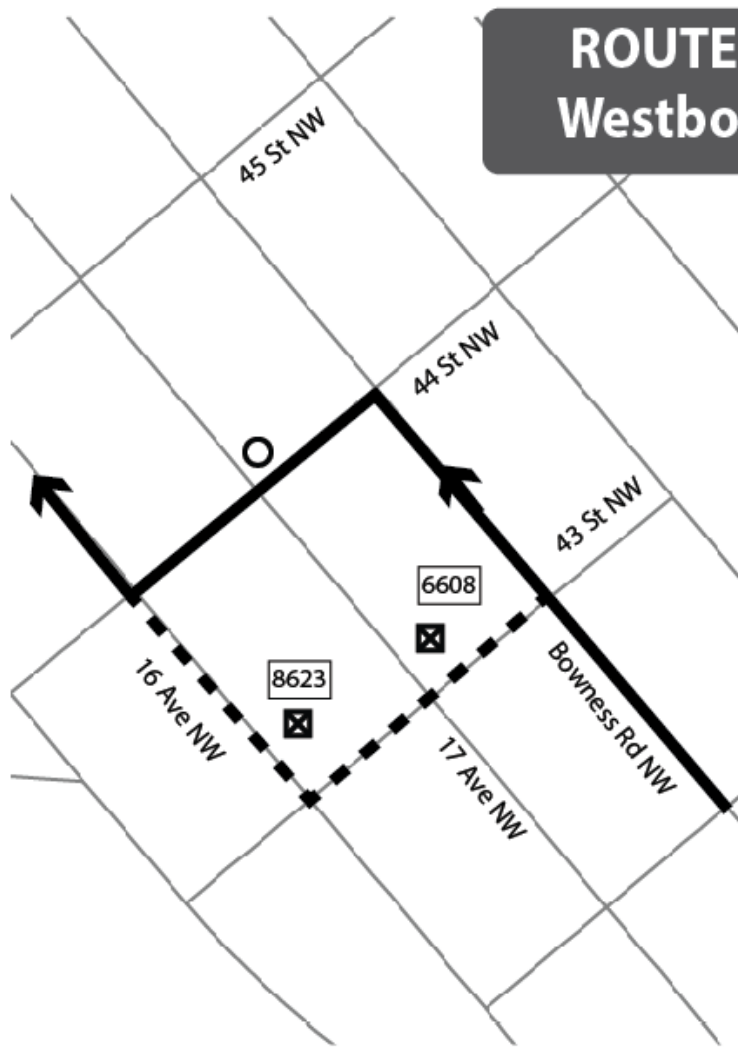

# ROUTE 40 Westbound

## Legend

-  Detour Route
-  Regular Route
-  Existing Stop
-  Closed Stop
-  Temporary Stop