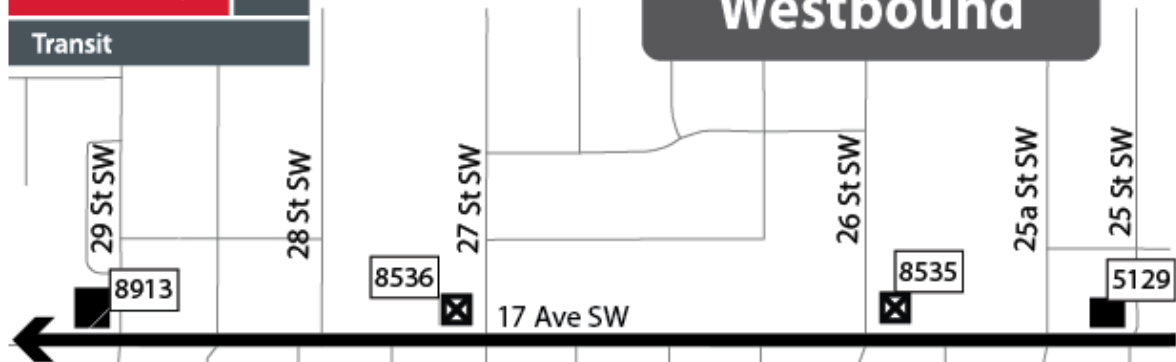

# ROUTE 2 Westbound

## Legend

- Regular Route
- Closed Stop
- Existing Stop