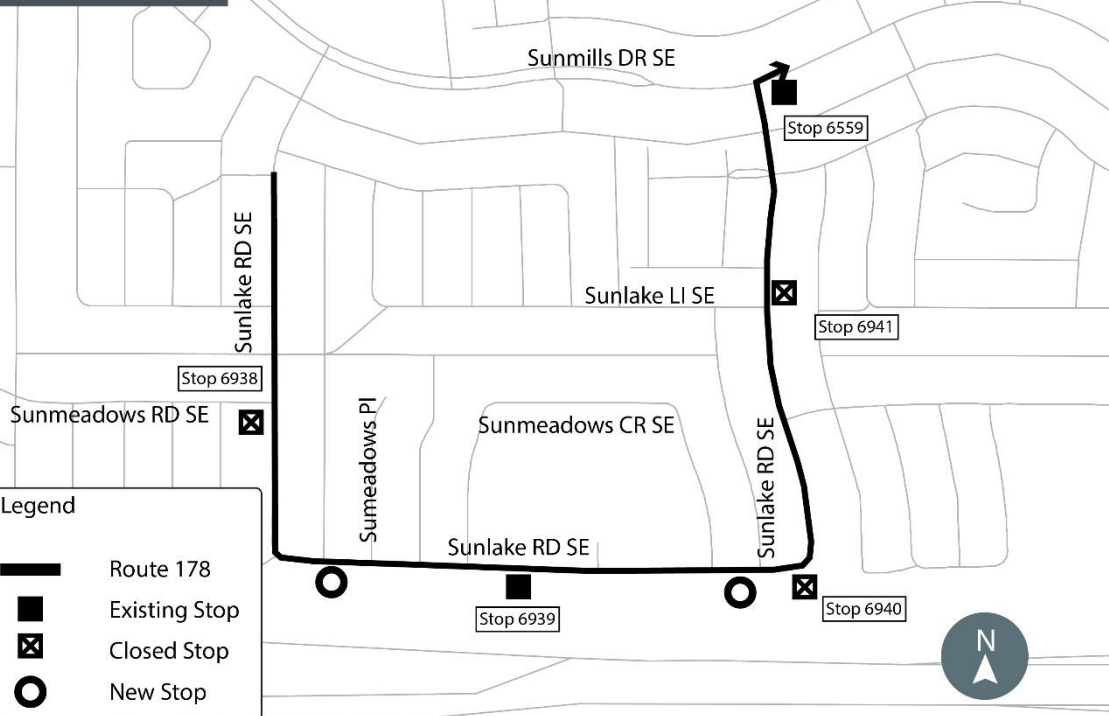

# ROUTE 178

Sundance

Legend

- Route 178
- Existing Stop
- Closed Stop
- New Stop