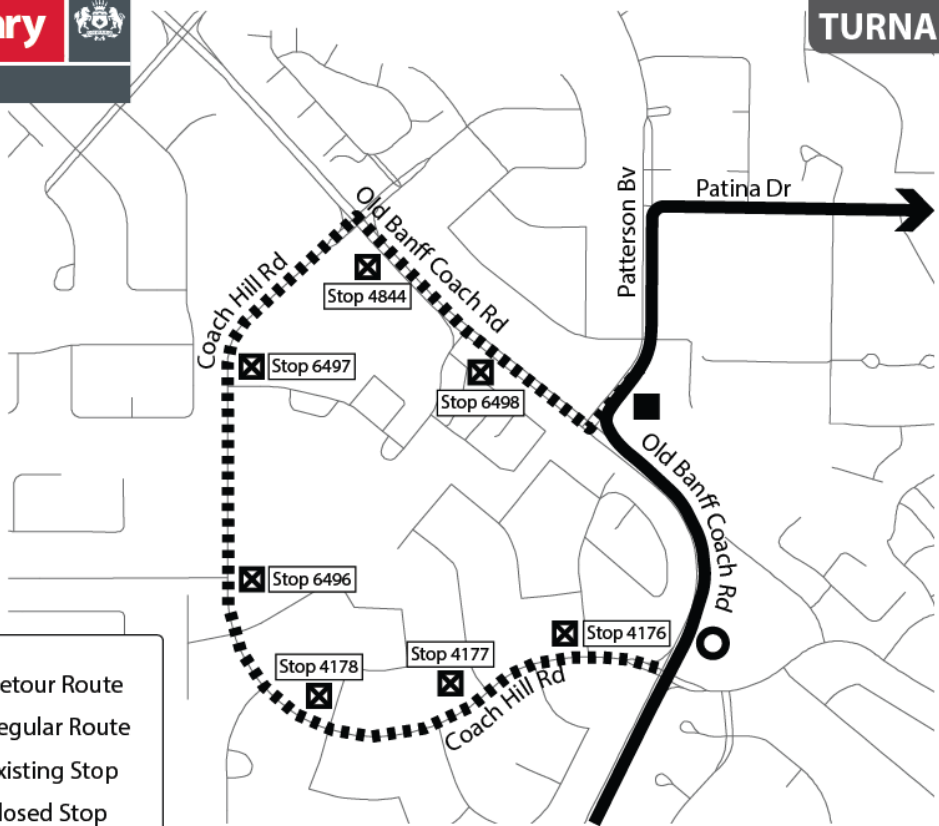

Calgary

Transit

ROUTE 93 TURNAROUND

Legend

- Detour Route
- Regular Route
- Existing Stop
- Closed Stop
- Temporary Stop