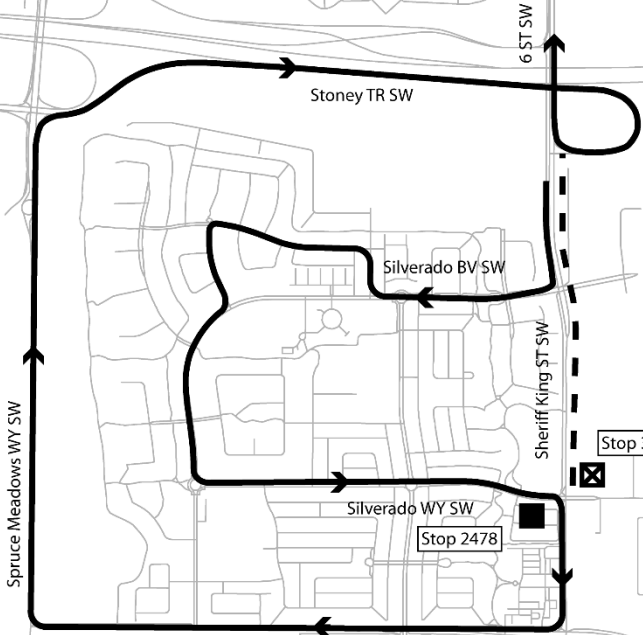

ROUTE 102

Silverado

Stop 3929

Stop 2478

Legend

- Detour Route
- Regular Route
- Regular Stop
- Closed Stop