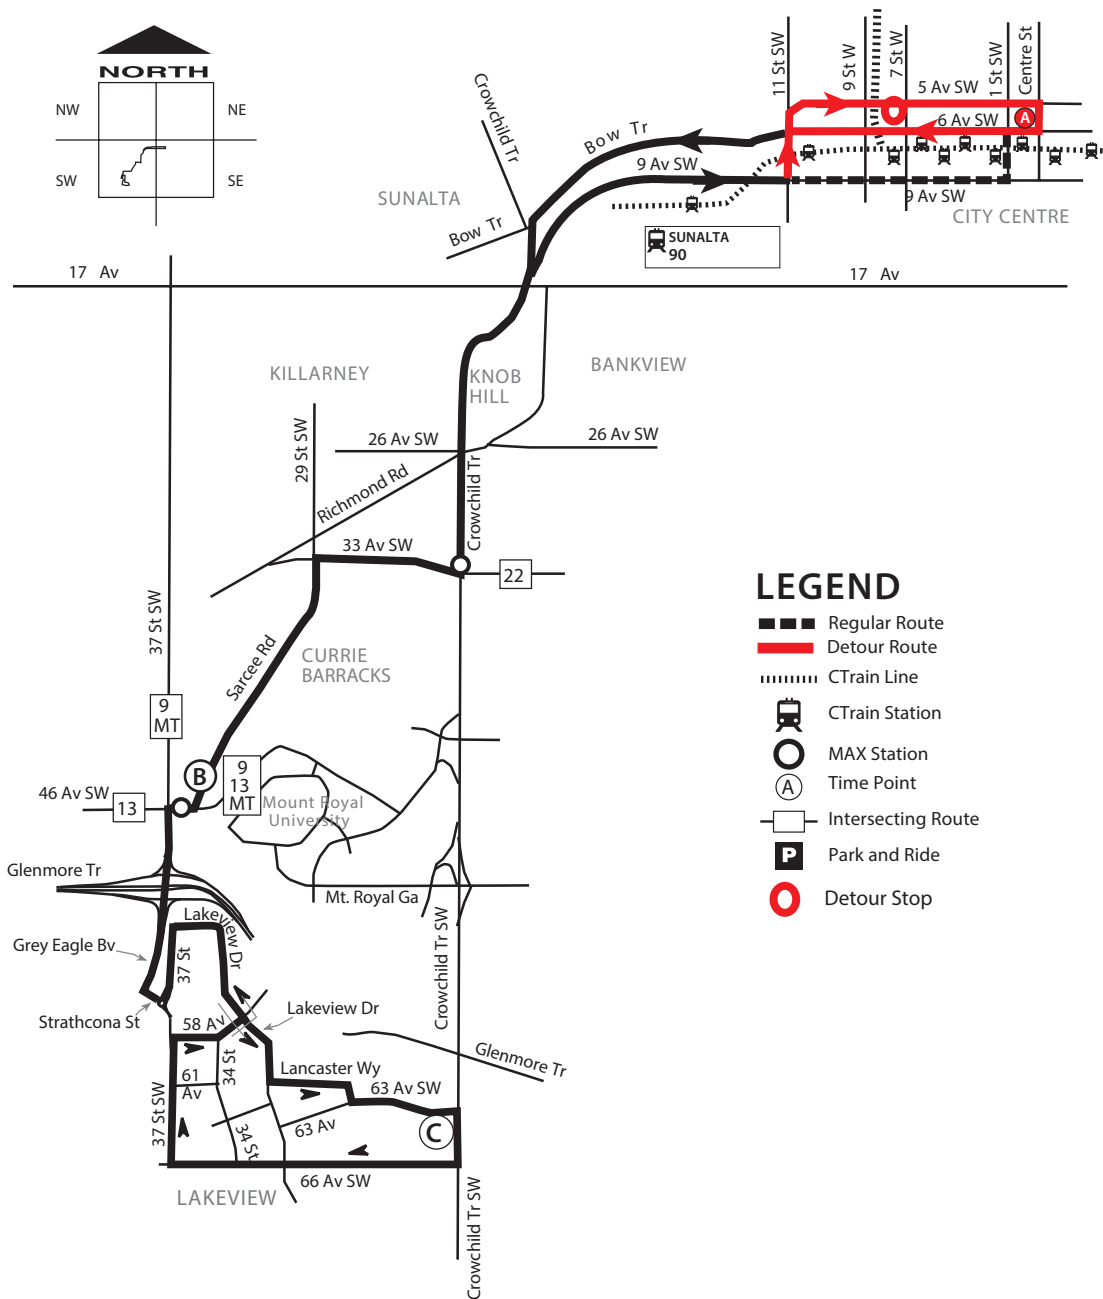

PRIDE PARADE DETOUR

66 - Lakeview

DETOUR

- East on 9 Ave. S.W.
- North on 11 St. S.W.
- North on 5 Ave. S.W.
- East on 5 Ave. S.W.
- South on Centre St. S.W.
- West on 6 Ave. S.W.
- to regular route

STOP CLOSED

- EB on 9 Ave. @ 11 St. S.W. (#5432)
- EB on 9 Ave. @ 9 St. S.W. (#8649)
- EB on 9 Ave. @ W. of 6 St. S.W. (#8650)
- EB 9 Ave. @ 5 St. S.W. (#8651)
- EB 9 Ave. @ 2 St. S.W. (#8652)
- NB 1 St. @ 8 Ave. S.W. (# 5299)