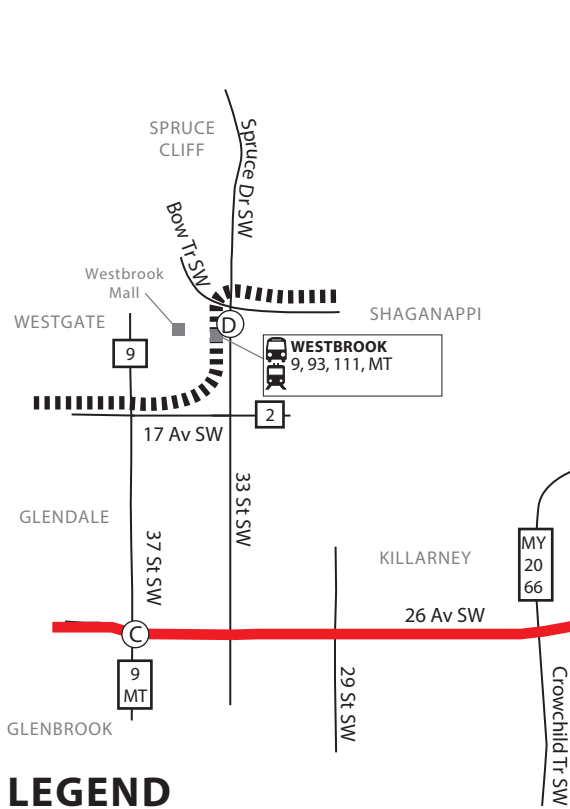

# PRIDE PARADE DETOUR

## 6 - Killarney / 26 Avenue

### NORTHBOUND DETOUR

- East on 17 Ave. S.W.
- North on 4 St. S.W.
- West on 6 Ave. S.W.
- to regular route

### LEGEND

- Regular Route
- Detour Route
- Bus Terminal
- CTrain Line
- CTrain Station
- Time Point
- Intersecting Route
- Park and Ride