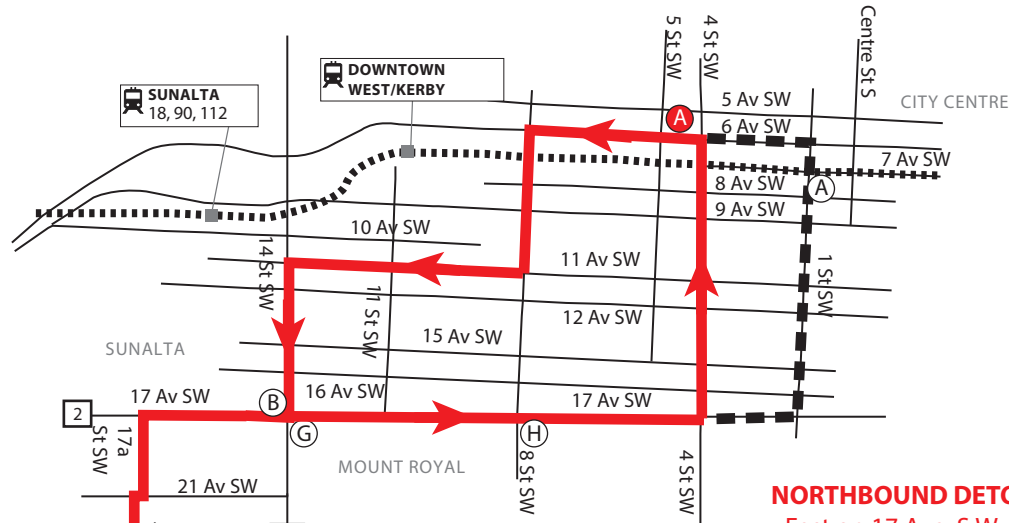

# PRIDE PARADE DETOUR

## 6 - Killarney / 26 Avenue

### NORTHBOUND DETOUR

- East on 17 Ave. S.W.
- North on 4 St. S.W.
- West on 6 Ave. S.W.
- to regular route

### LEGEND

- Regular Route
- Detour Route
- Bus Terminal
- CTrain Line
- CTrain Station
- Time Point
- Intersecting Route
- Park and Ride