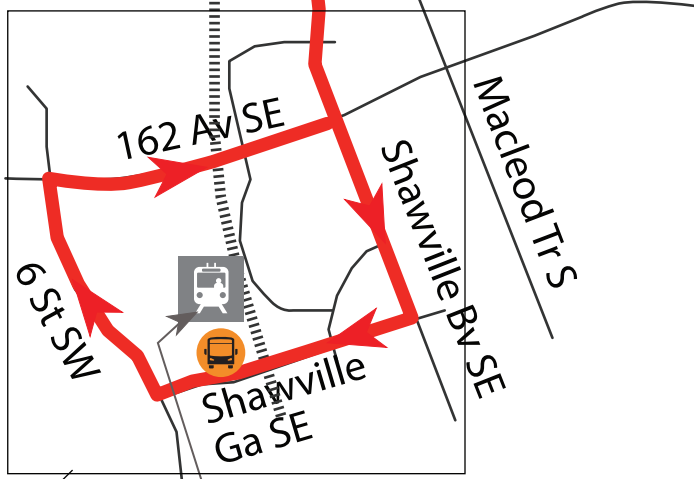

Red Line CTrain Replacement Shuttle (Fish Creek-Lacombe - Shawnessy -Somerset-Bridlewood)

Fish Creek - Lacombe Station

Fish Creek-Lacombe Station

Shawnessy Station

Somerset-Bridlewood Station

Somerset-Bridlewood Station

LEGEND

- Route
- CTrain Line
- CTrain Station
- CTrain Station Closed
- Shuttle Stop