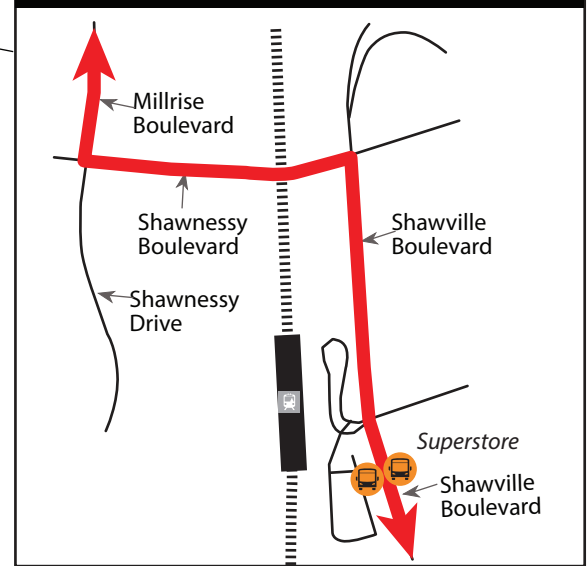

Red Line CTrain Replacement Shuttle (Fish Creek-Lacombe - Shawnessy -Somerset-Bridlewood)

Fish Creek - Lacombe Station

Fish Creek-Lacombe Station

Shawnessy Station

Somerset-Bridlewood Station

Somerset-Bridlewood Station

LEGEND

- Route
- CTrain Line
- CTrain Station
- CTrain Station Closed
- Shuttle Stop