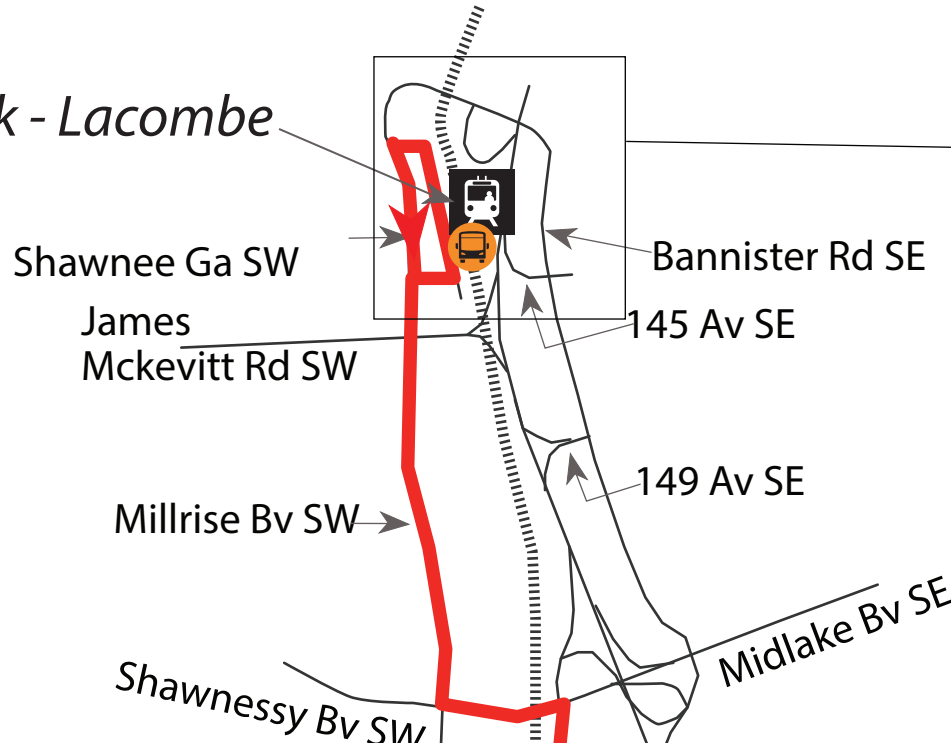

Red Line CTrain Replacement Shuttle (Fish Creek-Lacombe - Shawnessy -Somerset-Bridlewood)

Fish Creek - Lacombe Station

Fish Creek-Lacombe Station

Shawnessy Station

Somerset-Bridlewood Station

Somerset-Bridlewood Station

LEGEND

- Route
- CTrain Line
- CTrain Station
- CTrain Station Closed
- Shuttle Stop