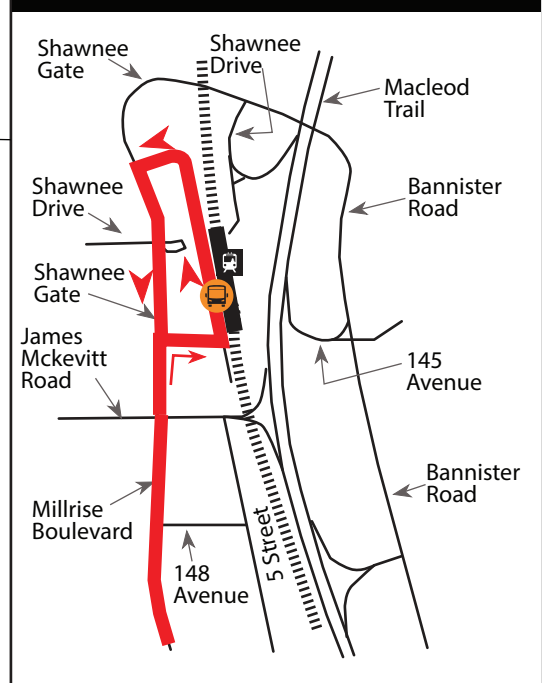

Red Line CTrain Replacement Shuttle (Fish Creek-Lacombe - Shawnessy -Somerset-Bridlewood)

Fish Creek - Lacombe Station

Fish Creek-Lacombe Station

Shawnessy Station

Somerset-Bridlewood Station

Somerset-Bridlewood Station

LEGEND

- Route
- CTrain Line
- CTrain Station
- CTrain Station Closed
- Shuttle Stop