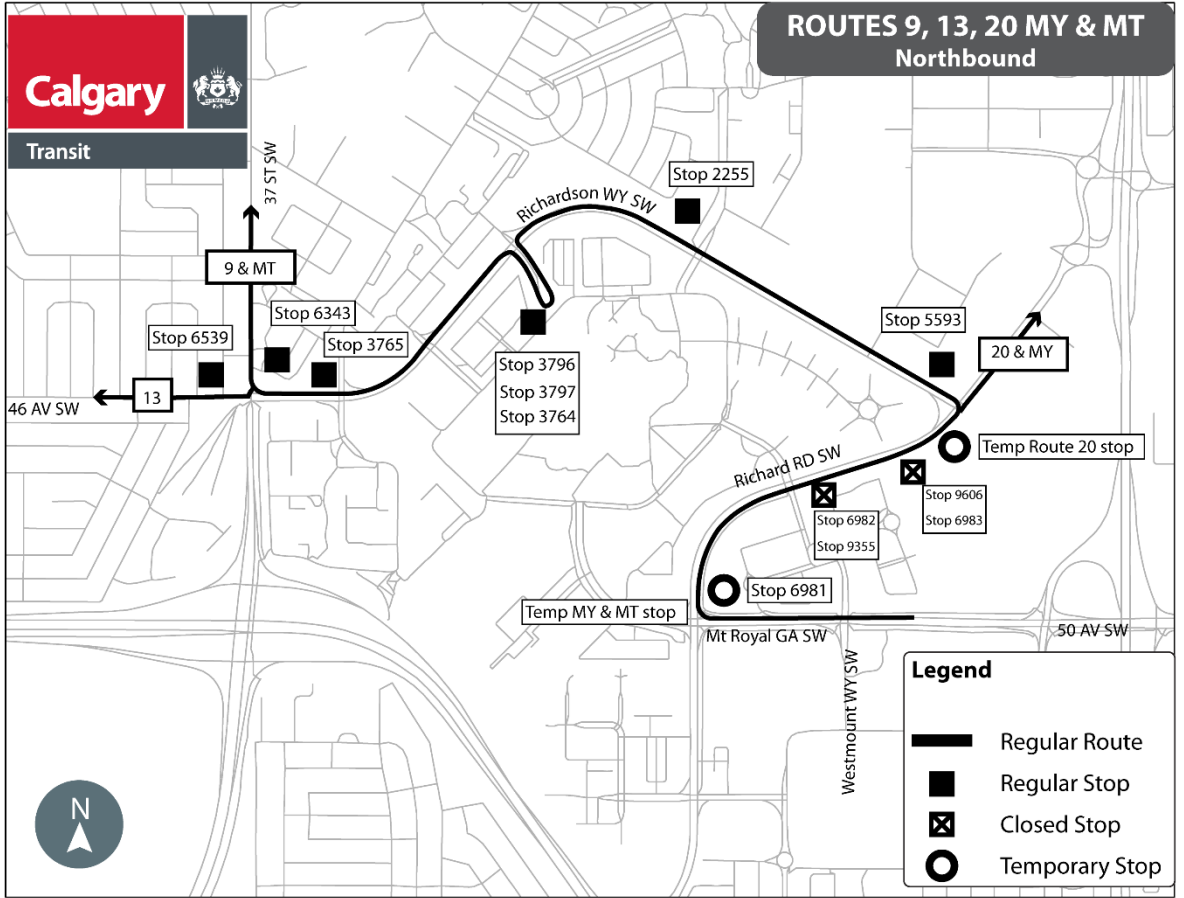

Calgary

Transit

ROUTES 9, 13, 20 MY & MT Northbound

Legend

- Regular Route
- Regular Stop
- Closed Stop
- Temporary Stop