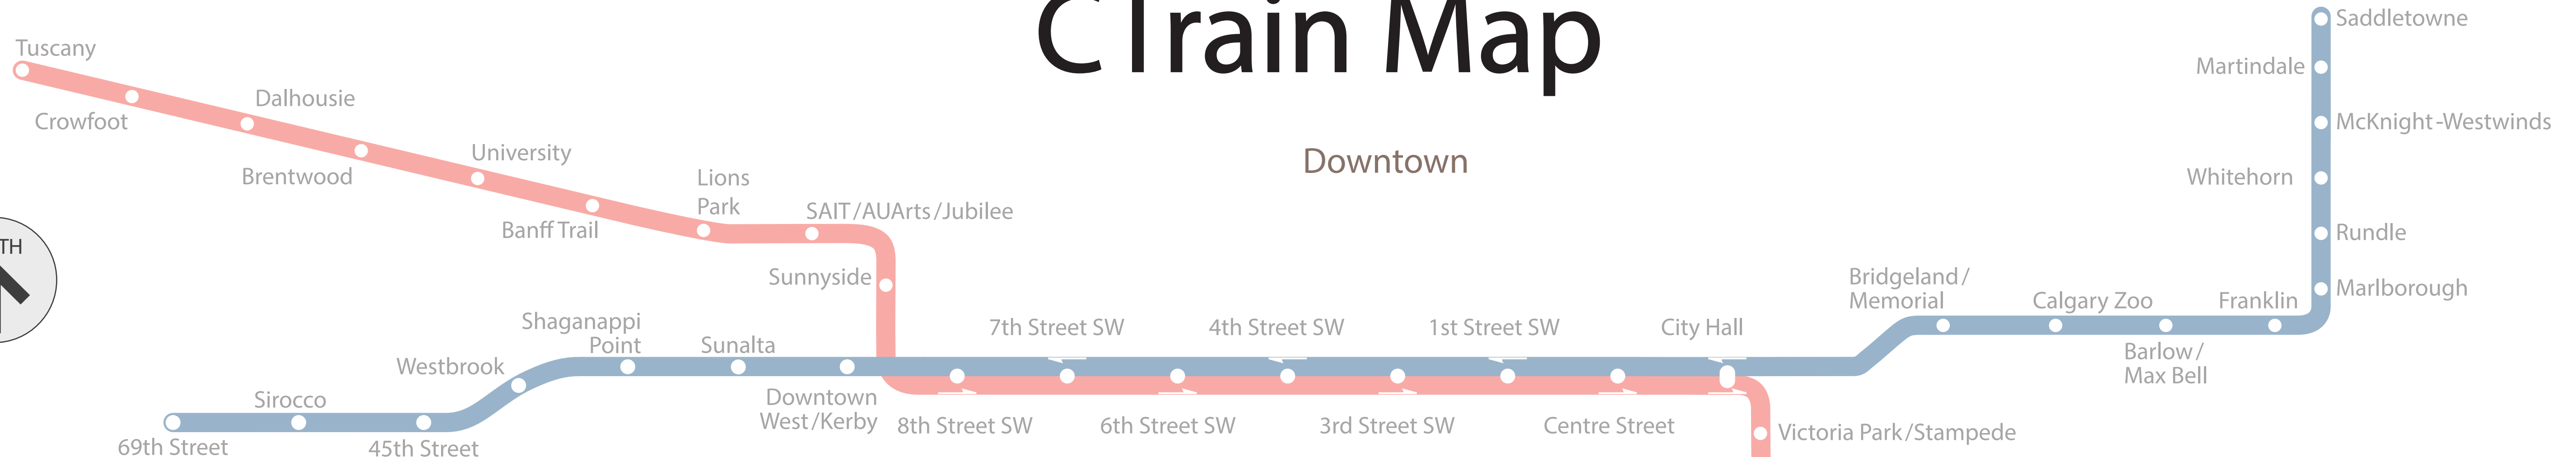

CTrain Map

Legend

- Red Line
Tuscany / Somerset - Bridlewood
- Blue Line
69th Street / Saddletowne
- LINE CLOSED
Due to construction

CTrain Replacement Shuttle Buses:

- Fish Creek-Lacombe/Somerset-Bridlewood Shuttle Bus

- Victoria Park/Stampede
- Erlton/Stampede
- 39th Avenue
- Heritage
- Chinook
- Southland
- Anderson
- Canyon Meadows
- Fish Creek - Lacombe
- Shawnessy - CLOSED
- Somerset - Bridlewood - CLOSED

Service Disruption