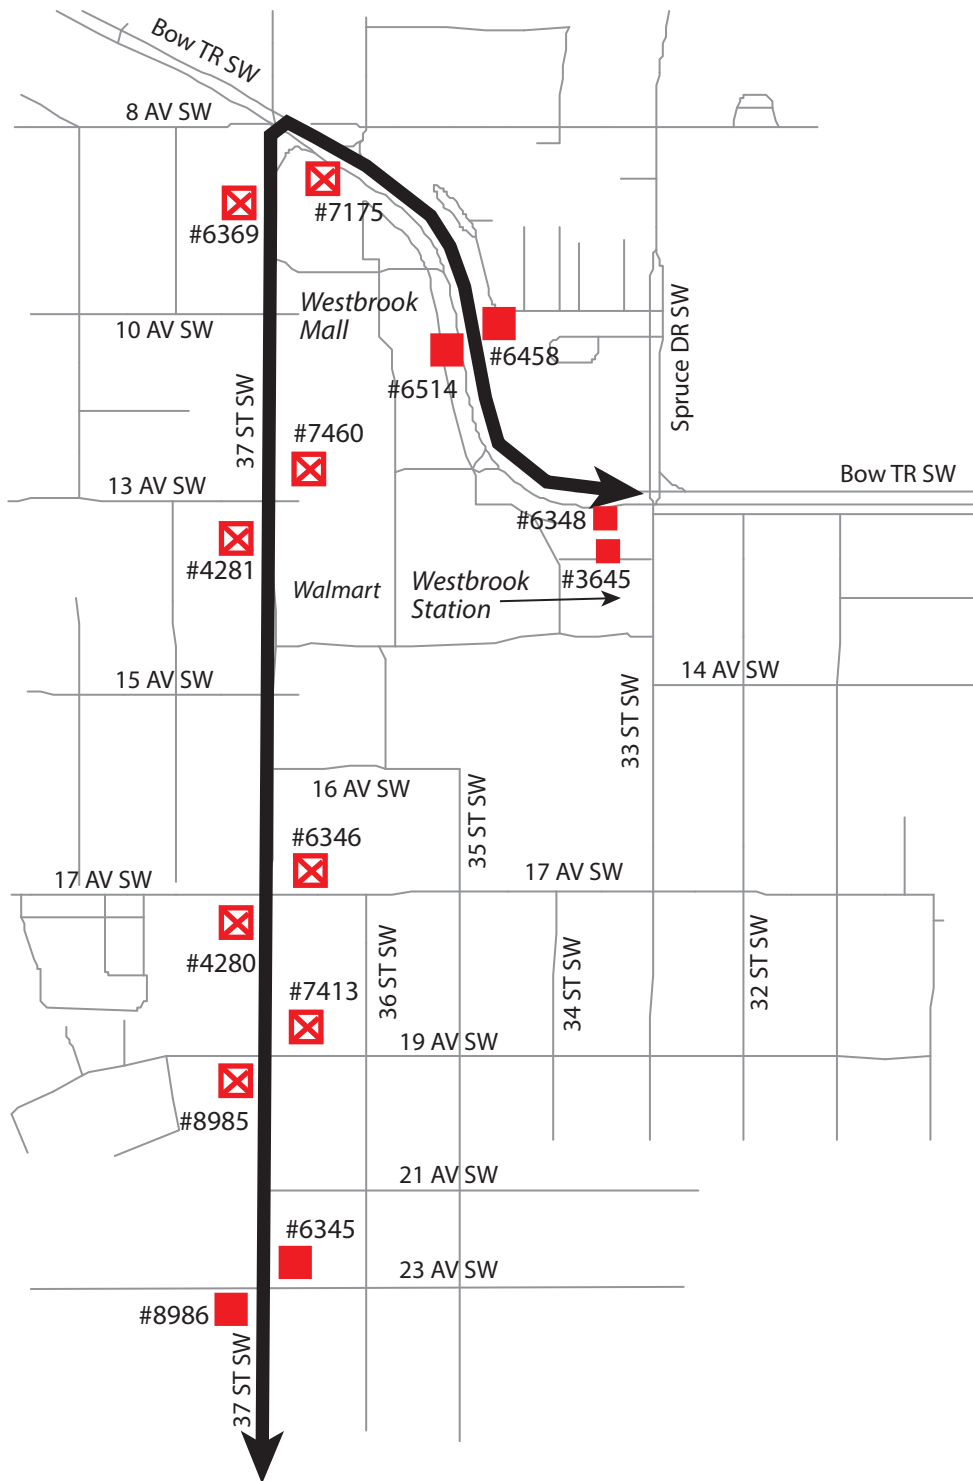

# Route 9 & 697 Stop Closures

**LEGEND**

- Route
- Closed Stop
- Regular Stop