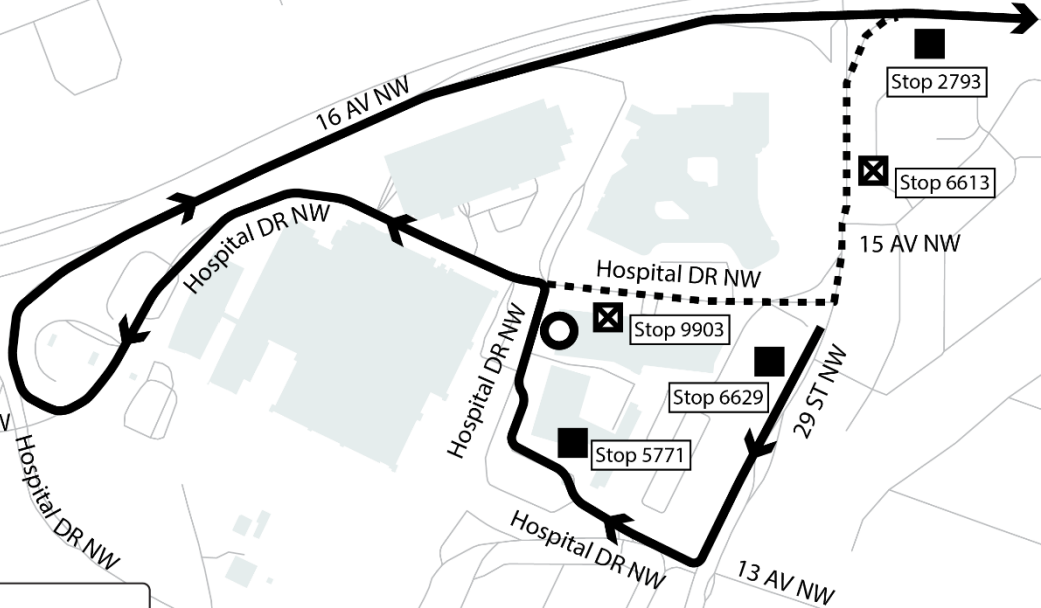

Calgary

Transit

ROUTE 91

Legend

-  Detour Route
-  Regular Route
-  Regular Stop
-  Closed Stop
-  Detour Stop