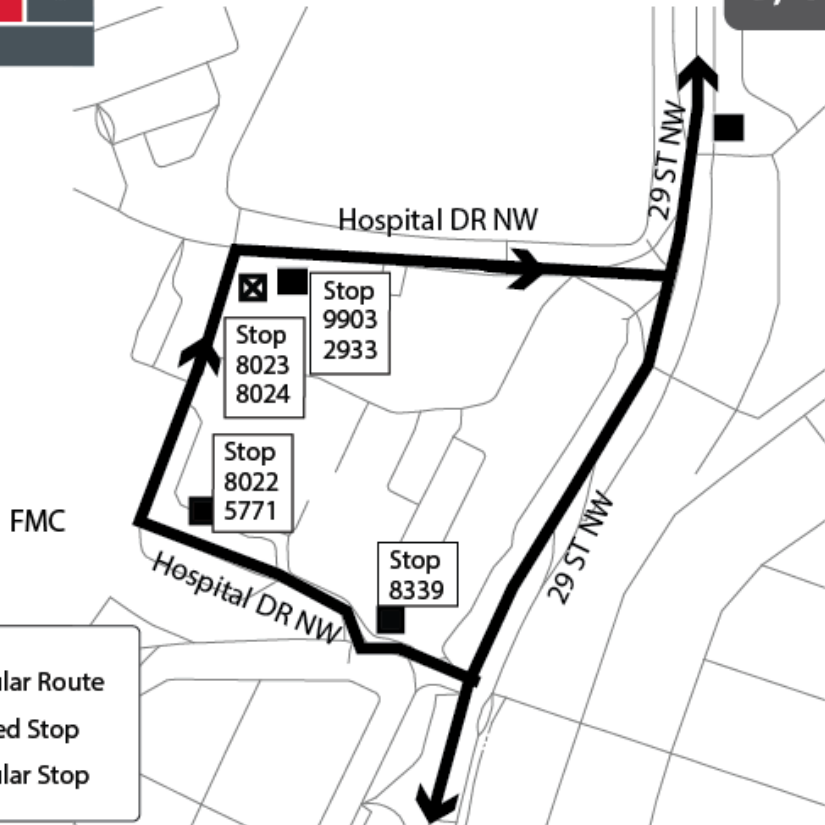

Calgary

Transit

ROUTES
9, 40, 90 & 104

Legend

- Regular Route
- Closed Stop
- Regular Stop