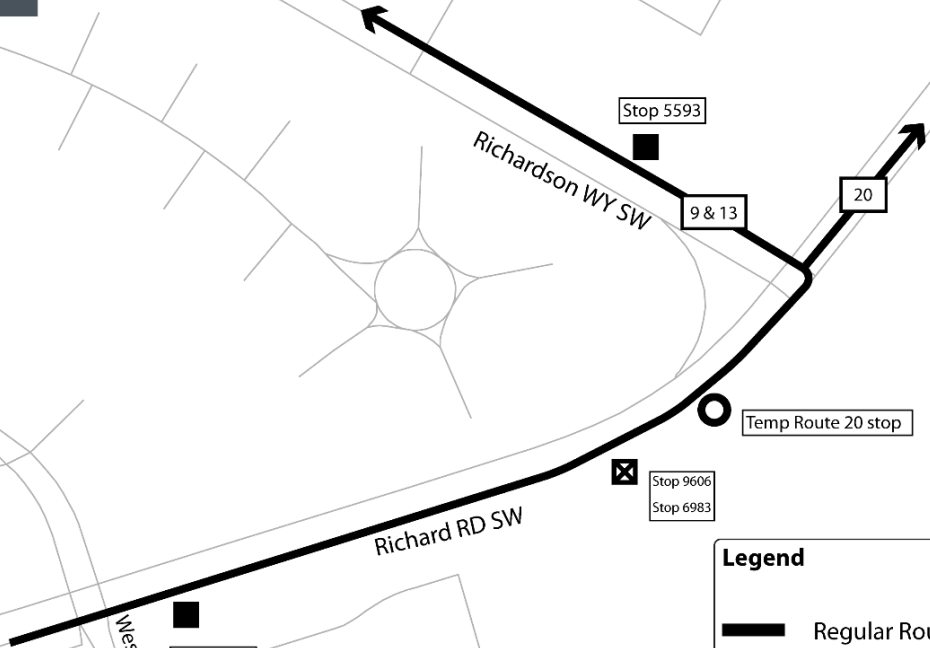

ROUTES 9, 13 & 20
Northbound

Stop 5593

9 & 13

20

Temp Route 20 stop

Stop 9606
Stop 6983

Stop 9355
Stop 6982

Richard RD SW

Richardson WY SW

Westmount WY SW

Legend

- Regular Route
- Regular Stop
- Closed Stop
- Temporary Stop