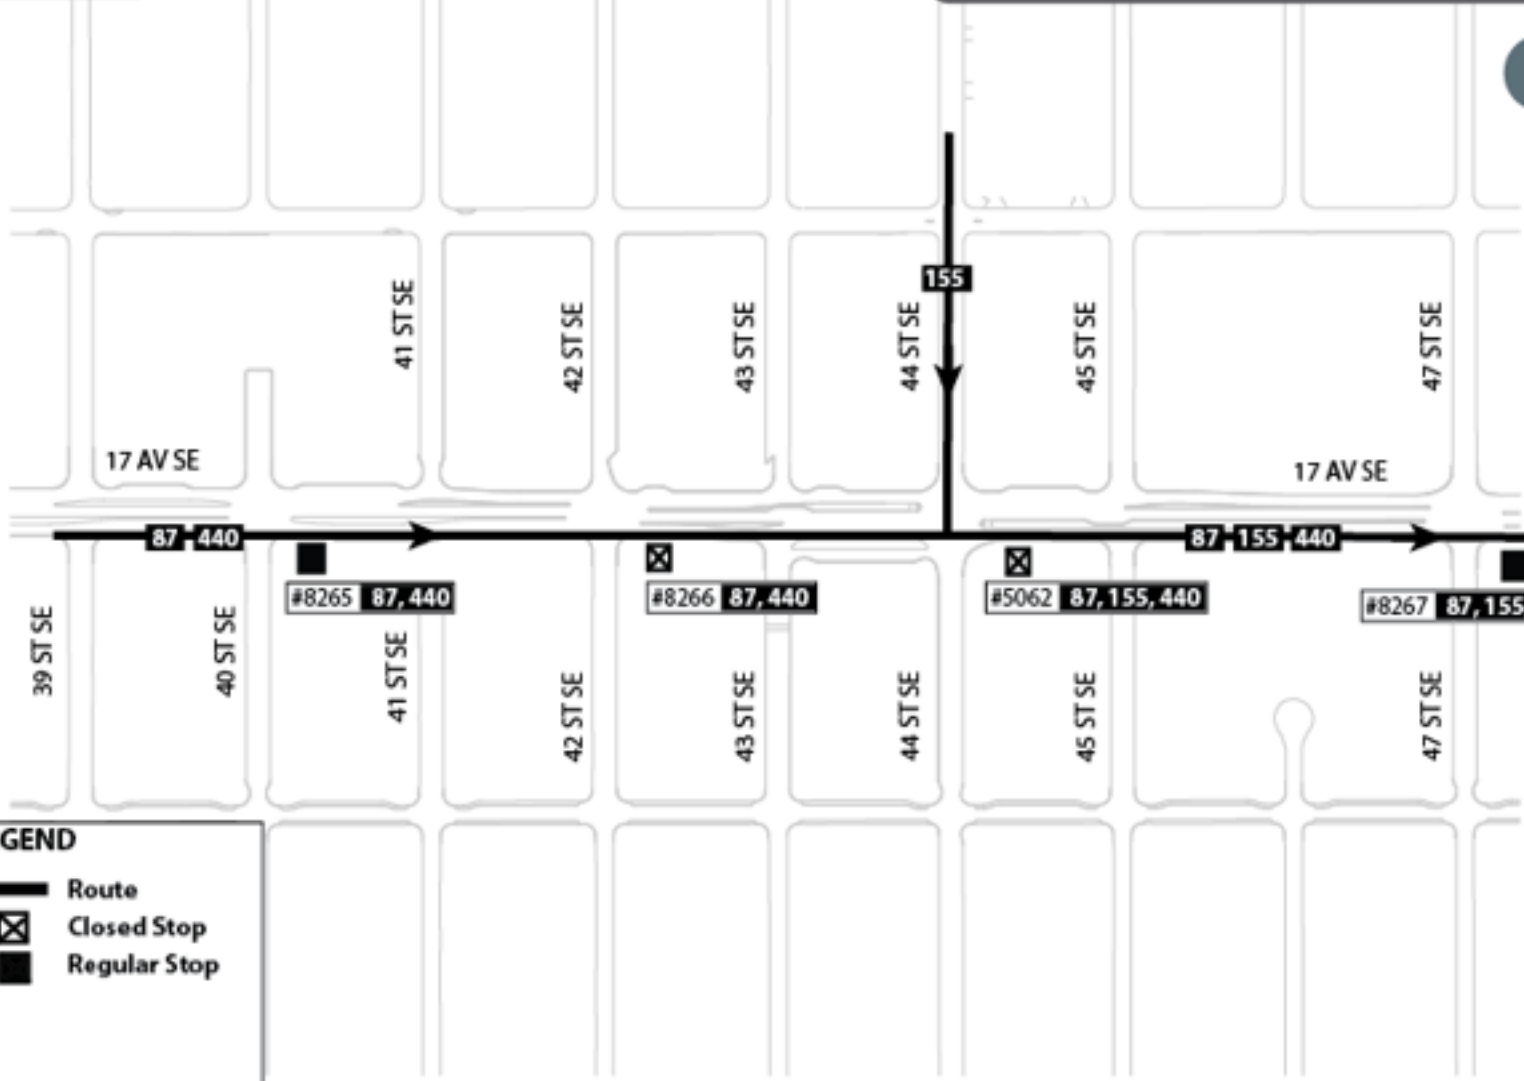

Routes 87, 155 & 440 Stop Closure

LEGEND

- Route
- Closed Stop
- Regular Stop