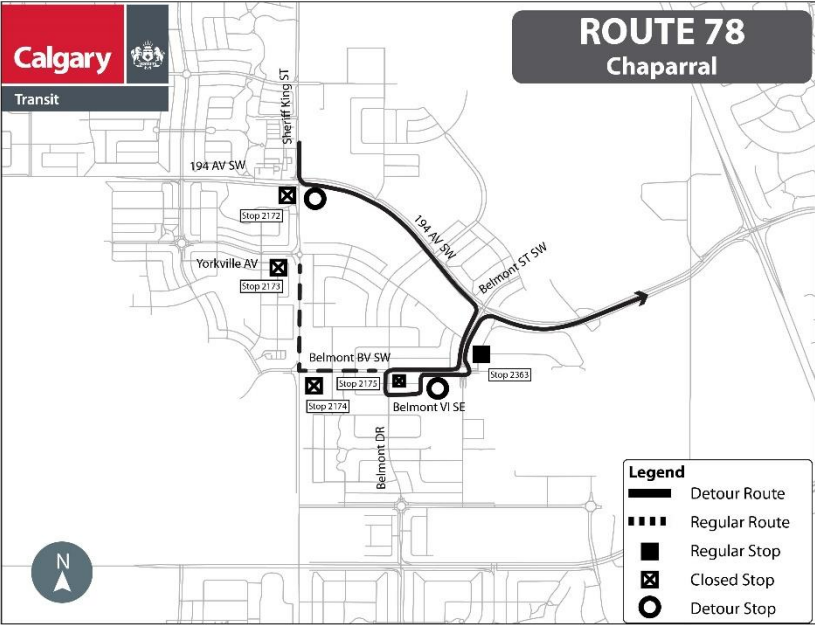

ROUTE 78 Sundance

Transit

To Spruce Meadows Way
(RC-23082) until May 31

ROUTE 78 Chaparral

Transit

- Legend**
- Detour Route
 - Regular Route
 - Regular Stop
 - Closed Stop
 - Detour Stop