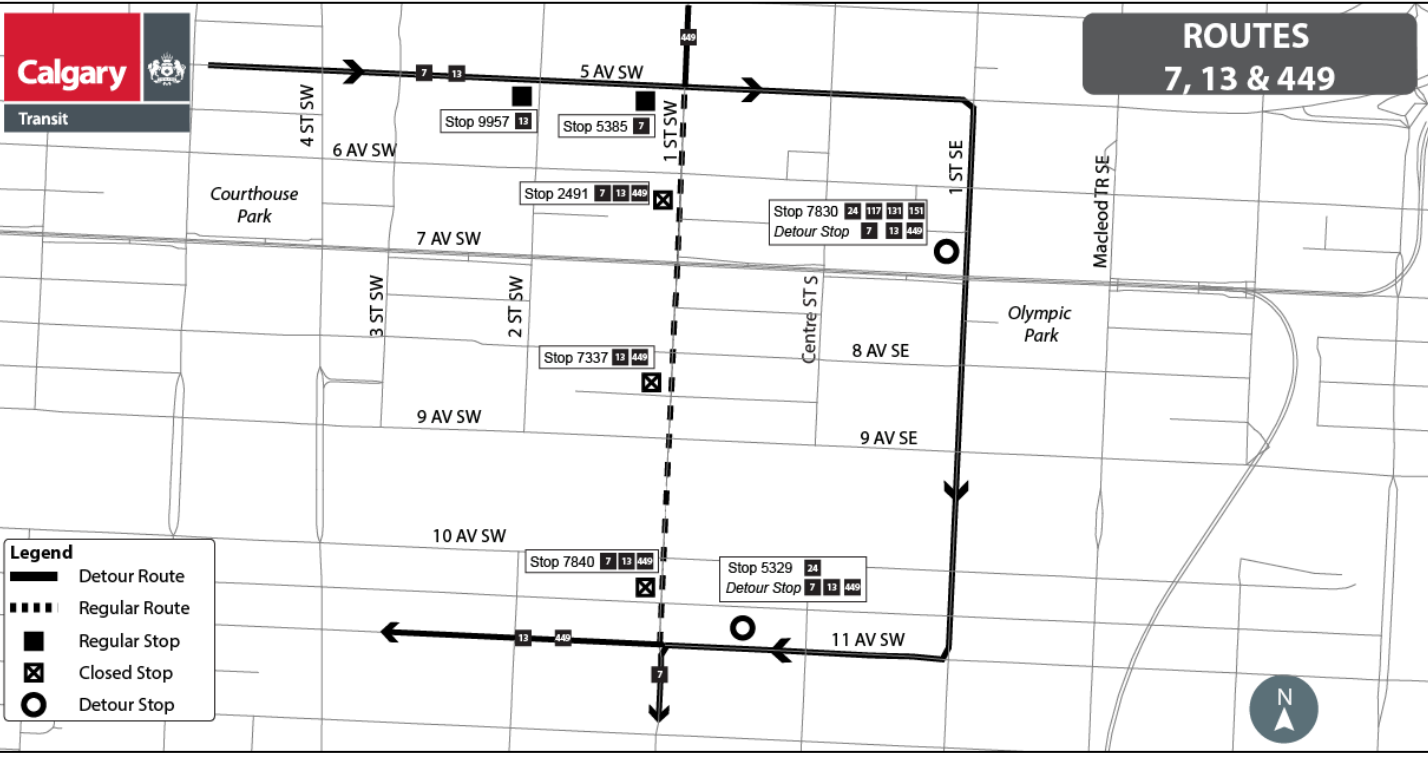

# ROUTES 7, 13 & 449

**Legend**

- Detour Route
- Regular Route
- Regular Stop
- Closed Stop
- Detour Stop

Stop 9957 13

Stop 5385 7

Stop 2491 7 13 449

Stop 7830 24 117 131 151  
Detour Stop 7 13 449

Stop 7337 13 449

Stop 7840 7 13 449

Stop 5329 24  
Detour Stop 7 13 449