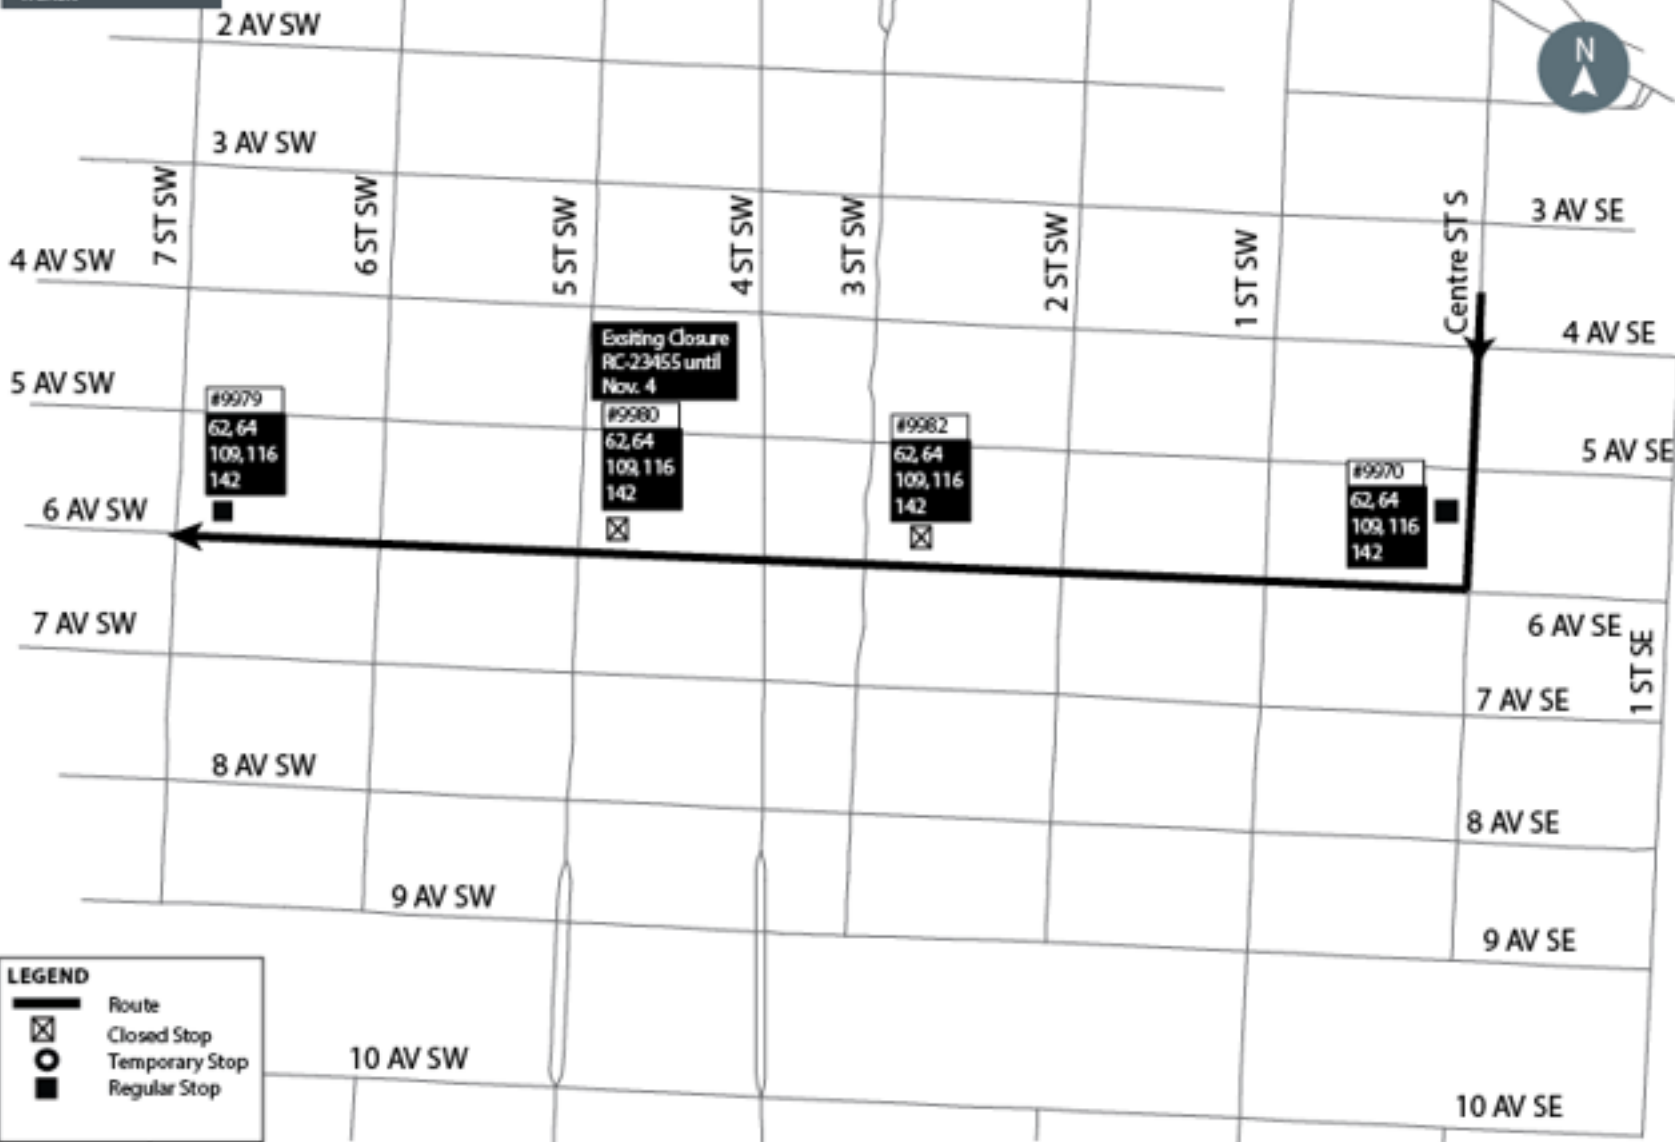

# Routes 62, 64, 109, 116 & 142 Stop Closure

**LEGEND**

- Route
- Closed Stop
- Temporary Stop
- Regular Stop