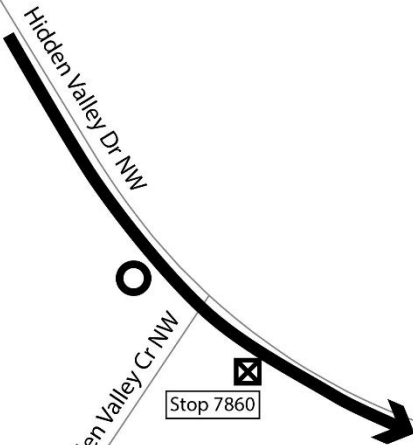

ROUTES 62 & 118

Legend

- Route
- Closed Stop
- Temporary Stop