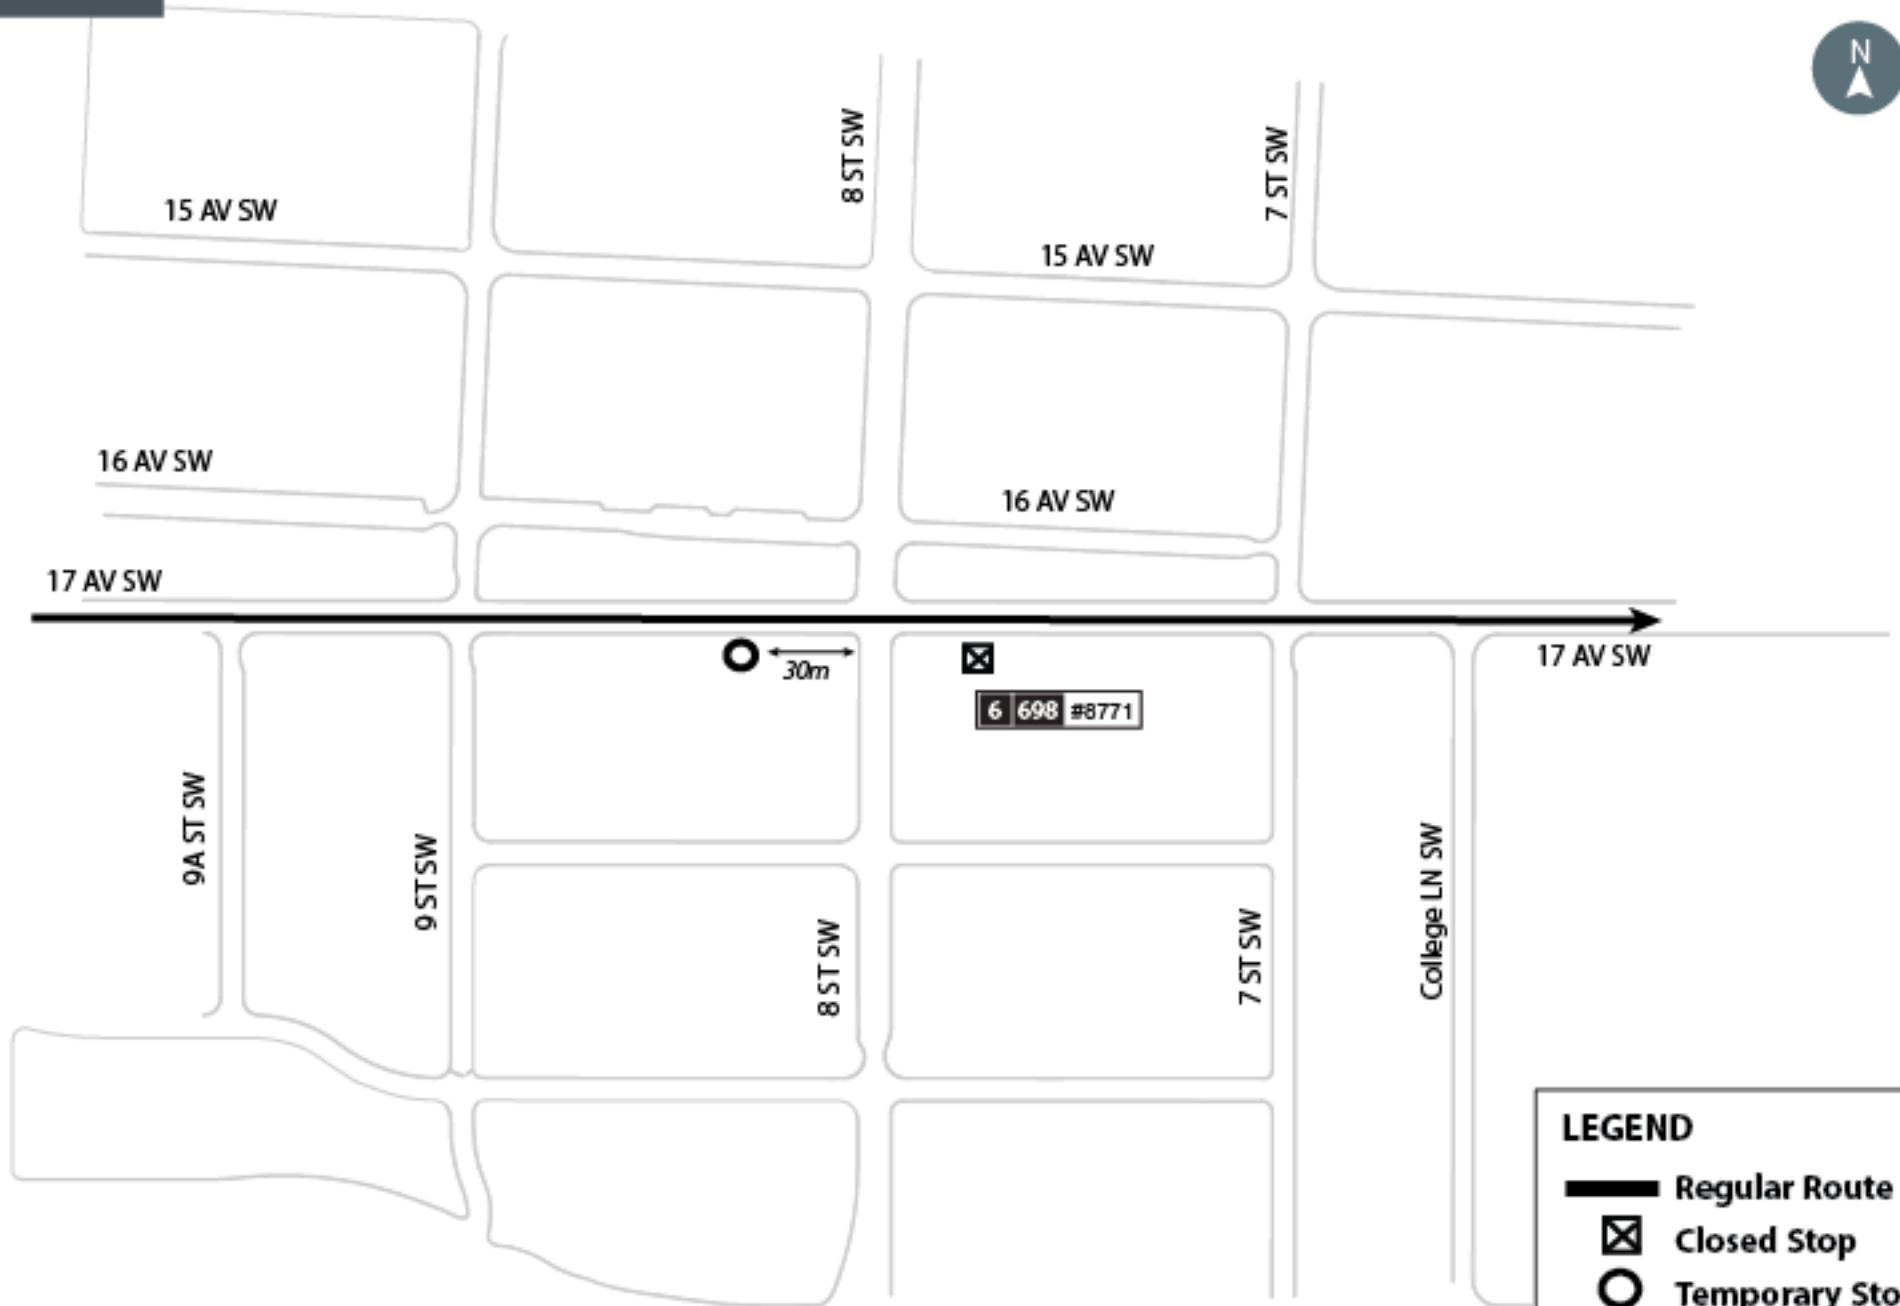

Routes 6 & 698 Stop Closure

LEGEND

- Regular Route
- Closed Stop
- Temporary Stop