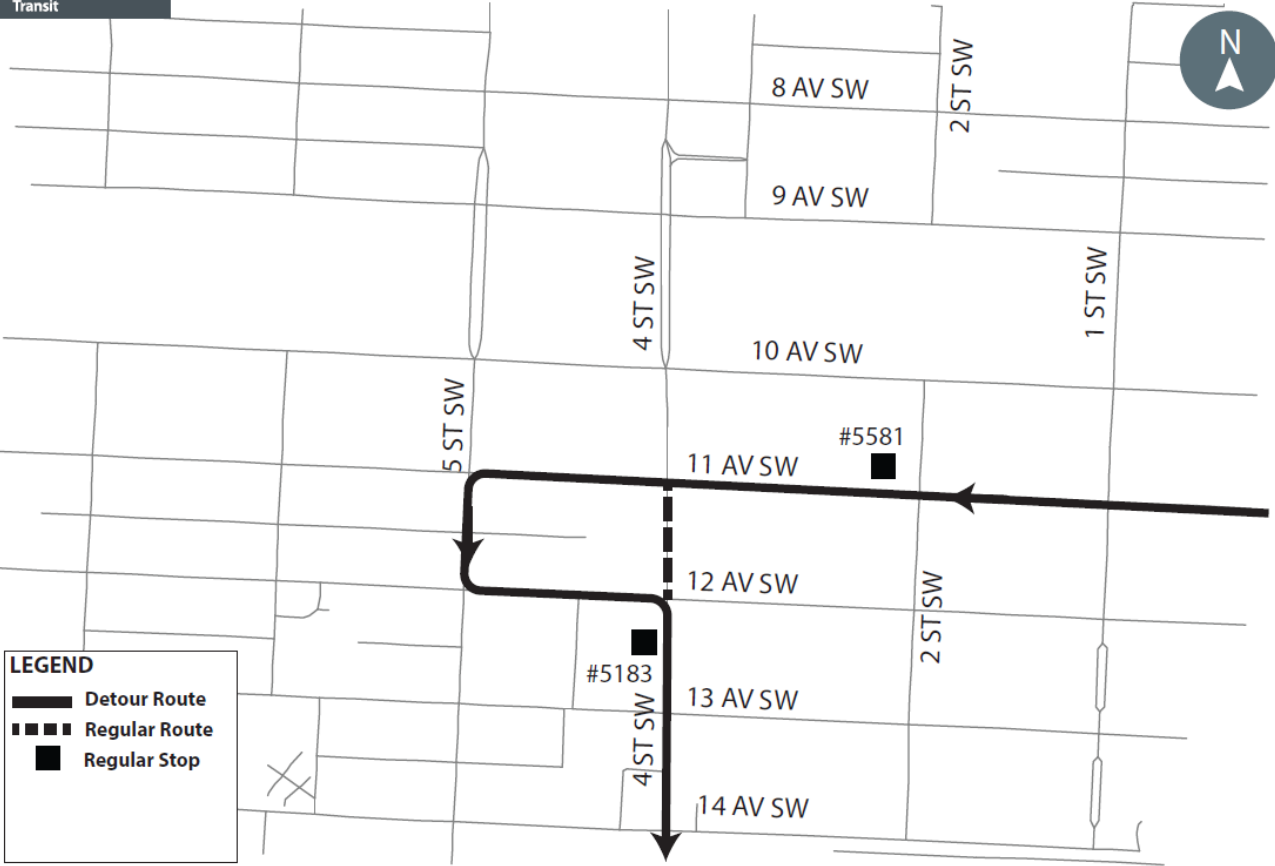

# Route 449 Detour

## LEGEND

- Detour Route
- Regular Route
- Regular Stop