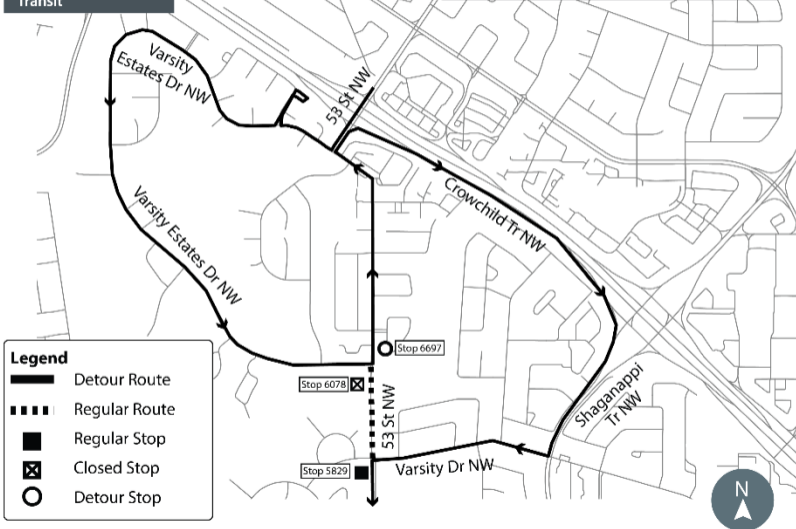

# ROUTE 422 NORTHBOUND

### Legend

- Detour Route
- Regular Route
- Regular Stop

Calgary

Transit

# ROUTE 422 SOUTHBOUND

### Legend

- Detour Route
- Regular Route
- Regular Stop
- Closed Stop
- Detour Stop