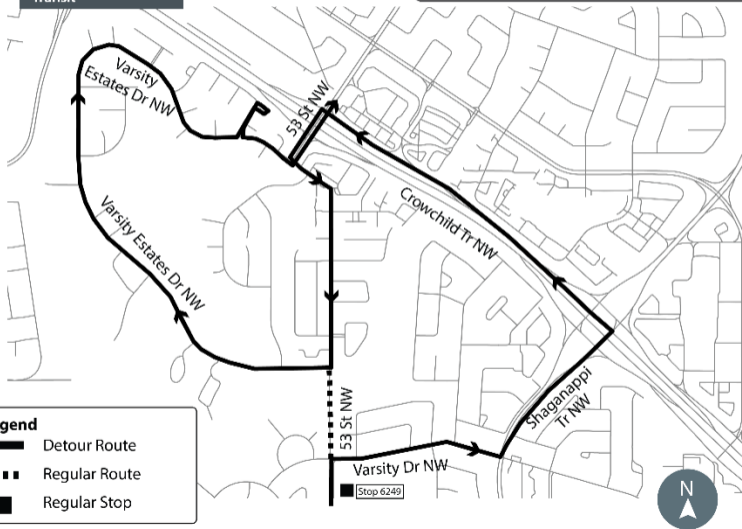

# ROUTE 422 NORTHBOUND

### Legend

- Detour Route
- Regular Route
- Regular Stop

Calgary

Transit

# ROUTE 422 SOUTHBOUND

### Legend

- Detour Route
- Regular Route
- Regular Stop
- Closed Stop
- Detour Stop