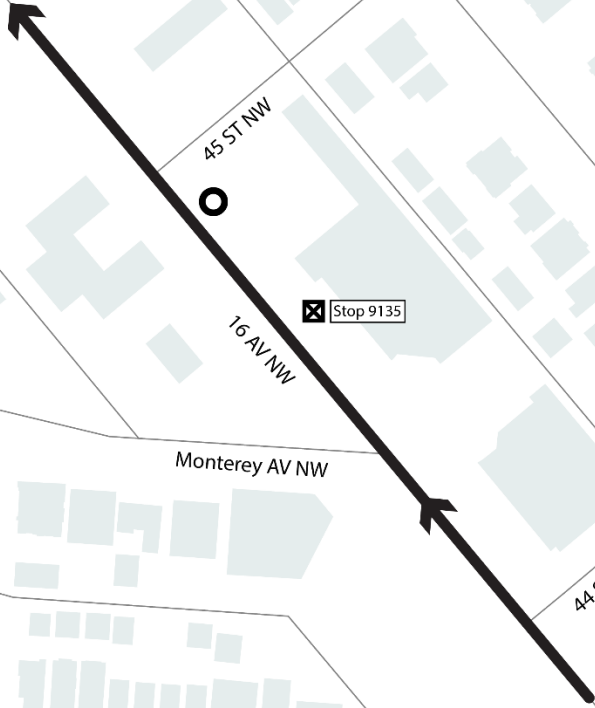

Calgary

Transit

# ROUTE 40

### Legend

-  Regular Route
-  Closed Stop
-  Temporary Stop