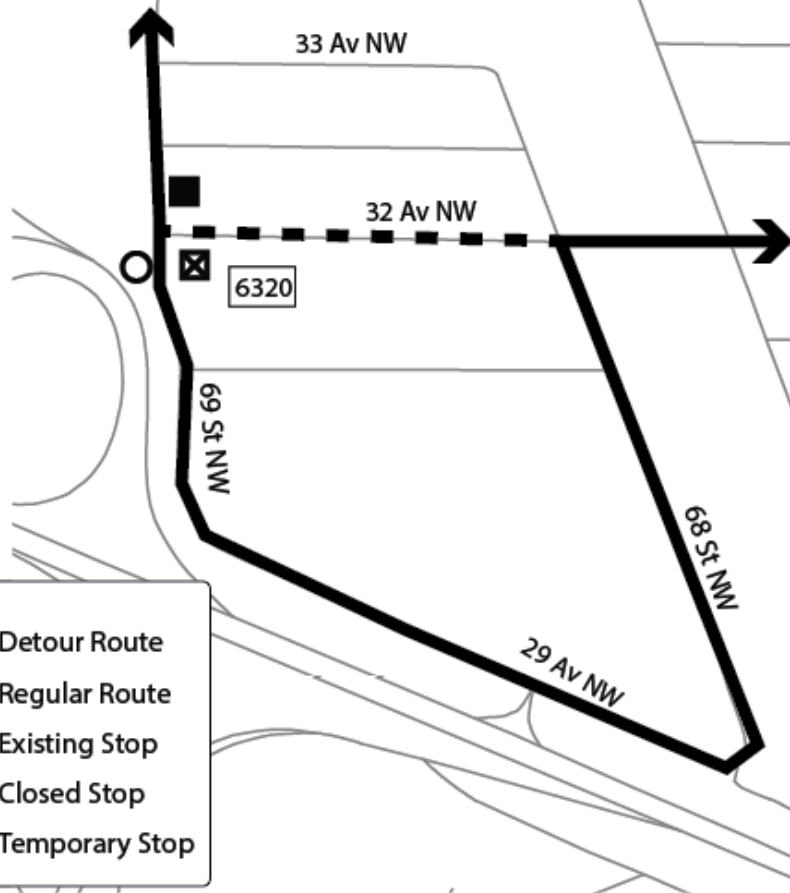

Calgary

Transit

ROUTE 40

**Legend**

- Detour Route
- Regular Route
- Existing Stop
- Closed Stop
- Temporary Stop