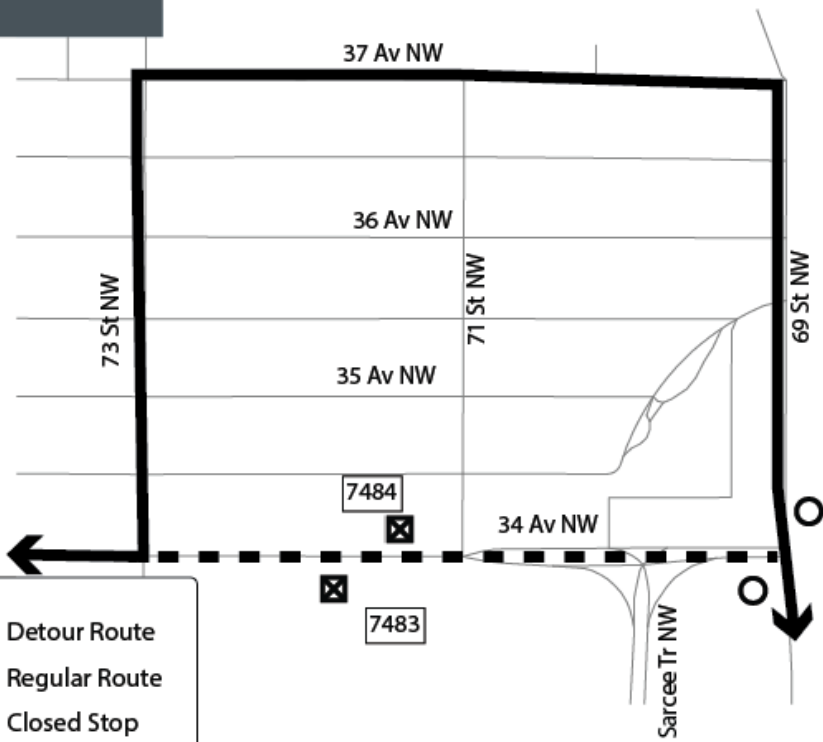

Calgary

Transit

# ROUTE 40

## Legend

- Detour Route
- Regular Route
- Closed Stop
- Temporary Stop