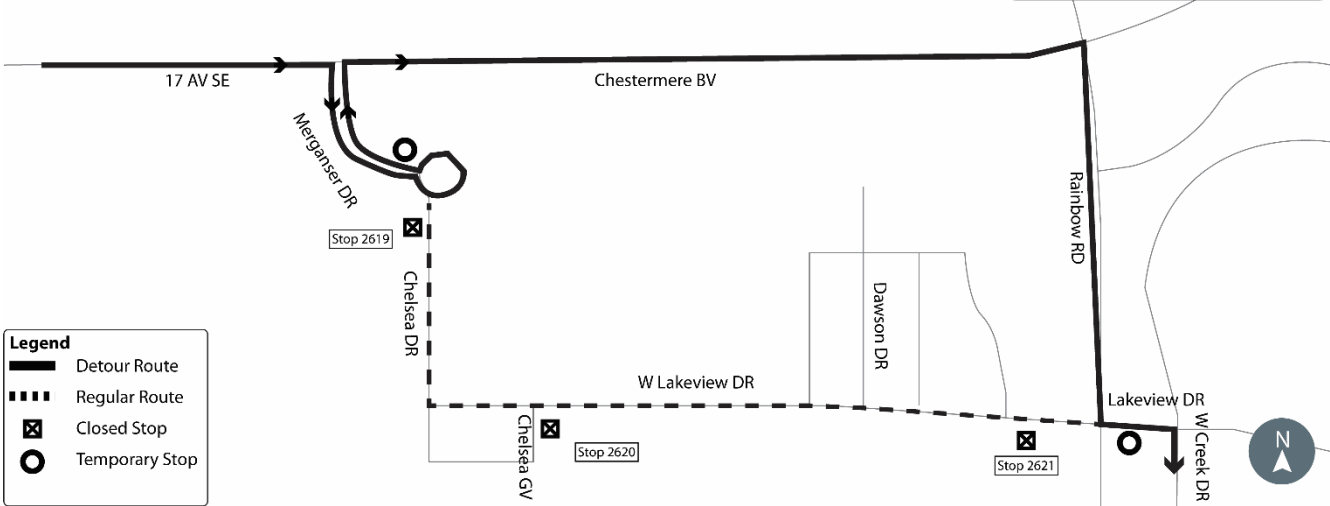

# MAX Purple To Chestermere

**Legend**

-  Detour Route
-  Regular Route
-  Closed Stop
-  Temporary Stop