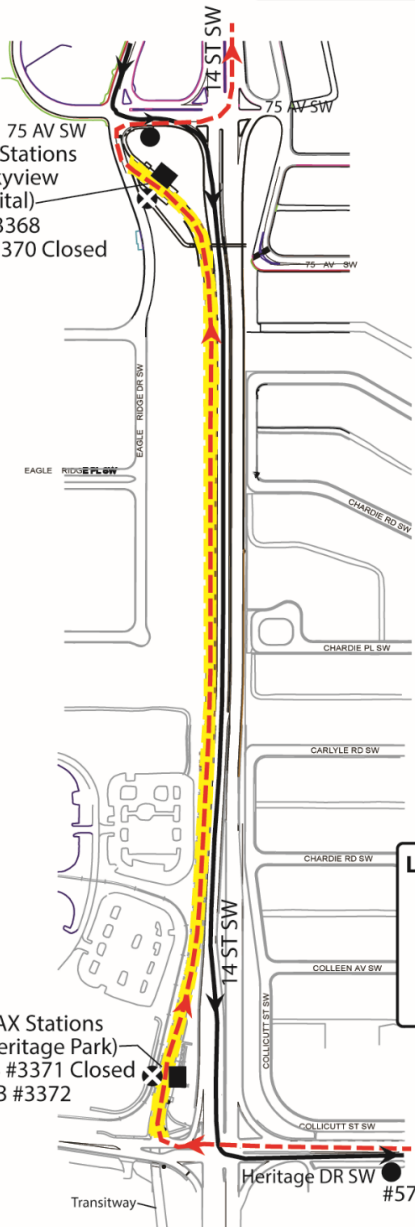

75 AV SW
 MAX Stations
 (Rockyview
 Hospital)
 NB #3368
 SB #3370 Closed

MAX Stations
 (Heritage Park)
 SB #3371 Closed
 NB #3372

LEGEND

- SB Detour
- NB Regular Route
- Transitway
- Station Closed
- Temporary Stop
- Regular Stop

Transitway

Heritage DR SW #5761